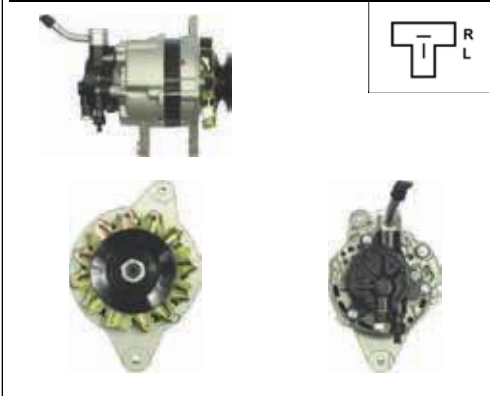

A5030

Cross: Mitsubishi A002T40483, A002T40484
HC PARTS JA148IR, JA663IR, **CARGO** 110672
Size A 35.5, Size B 13, Size C 55, Voltage 12, Amp. 55
For: MITSUBISHI