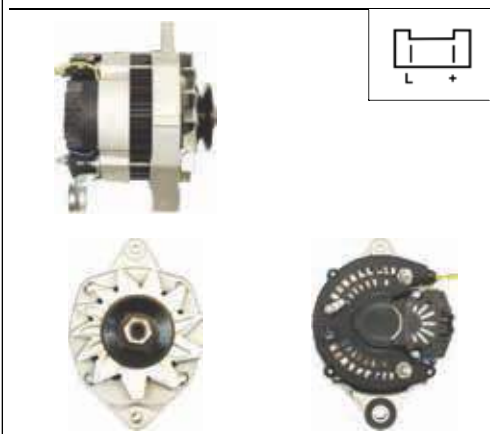

A3002

Cross: Valeo 2541156, 433451, 433462, A13N171
HC PARTS CA526IR, **CARGO** 111171
Size A 50, **Size B** 27, **Size C** 66, **Voltage** 12, **Amp.** 70
For: RENAULT