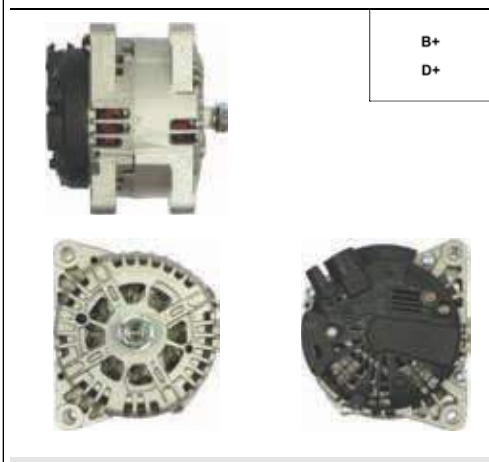

A3051

Cross: Valeo 2541251, 2541251B, 2542351, 2542500
HC PARTS CA1553IR, **CARGO** 112461
Size A 42.5, **Size B** 22, **Size C** 45.5, **Voltage** 12, **Amp.** 150
For: ALFA ROMEO, CITROEN, FIAT, LANCIA, OPEL, PEUGEOT, SUZUKI
In offer also: A3051(P-INA), A3051(P)