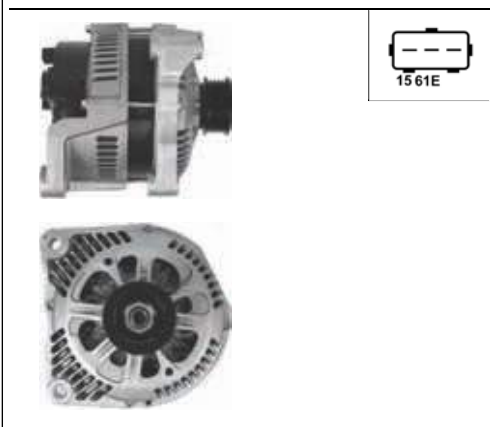

A3094

Cross: Valeo 2542264, 2542662, 2542686, 2542812
HC PARTS CA1584IR, **CARGO** 112468
Size A 60.5, **Size B** 28, **Size C** 75, **Voltage** 12, **Amp.** 150
For: BMW, LAND ROVER, OPEL, VAUXHALL