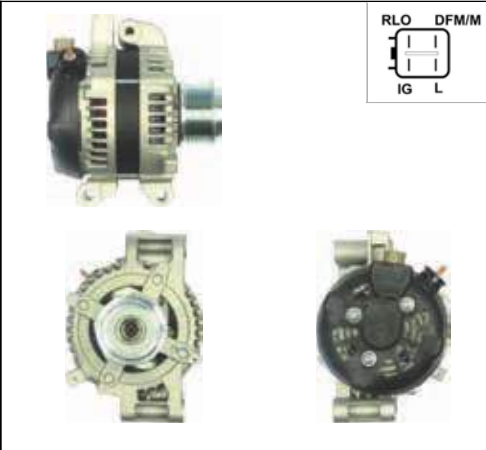

A6052
Cross: Denso 104210-4520, 104210-4521, DAN938
HC PARTS CA1965IR, **BOSCH** 0986049970
Size A 26, **Size B** 60, **Size C** 74, **Voltage** 12, **Amp.** 100
For: TOYOTA
In offer also: A6052(DENSO)