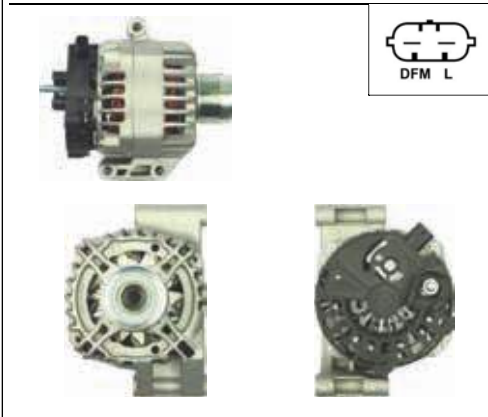

A4071(P)

Cross: Magneti Marelli 063377425010, 63377425
HC PARTS CA1987IR, DELCO DRA0092
Size A 41, Size B 64, Size C 55, Voltage 12, Amp. 120
For: OPEL, SUZUKI, VAUXHALL
In offer also: A4071