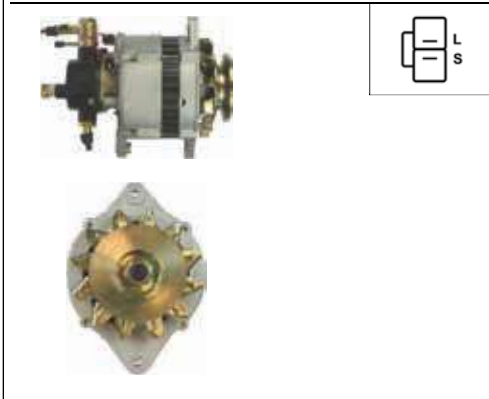

A2015

Cross: Hitachi LR170-406, LR170-406B, LR170-406C
HC PARTS JA773IR, **CARGO** 112092
Size A 44, **Size B** 13, **Size C** 80, **Voltage** 12, **Amp.** 70
For: NISSAN