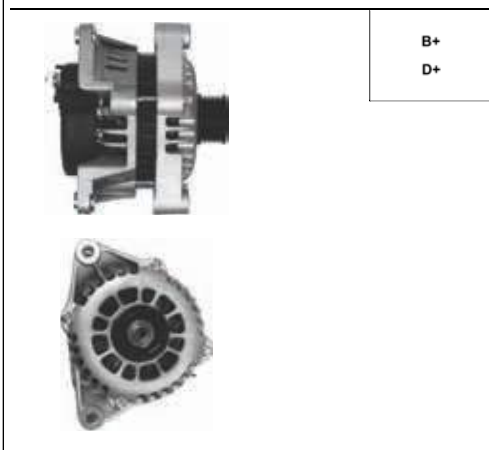

A1010

Cross: Delco 10479914, 10480226, 3493455, 3493914
HC PARTS CA1103IR, **CARGO** 111514

Size A 51, **Size B** 33.5, **Size C** 59, **Voltage** 12, **Amp.** 100

For: OPEL, SAAB, VAUXHALL