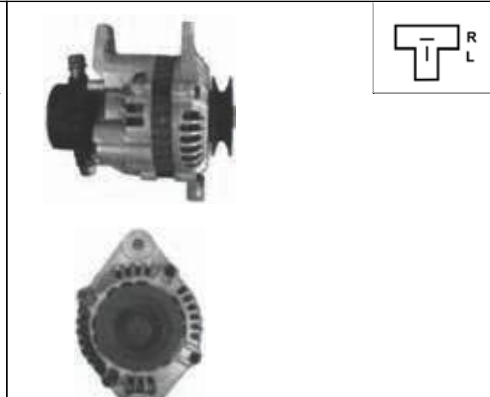

A5005

Cross: Mitsubishi A3T76682, ME017600
HC PARTS JA1524IR, **CARGO** 112350
Size A 46, **Size B** 13, **Size C** 81, **Voltage** 24, **Amp.** 40
For: MITSUBISHI