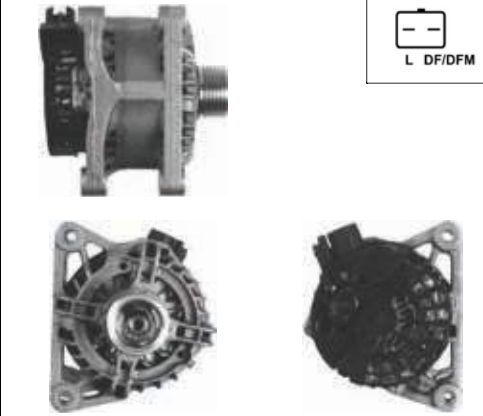

A4087(MM)

Cross: Magneti Marelli 63377300
HC PARTS CA1681IR, **CARGO** 113246
Size A 42, Size B 22, Size C 45, Voltage 12, Amp. 90
For: CITROEN, PEUGEOT
In offer also: A3056