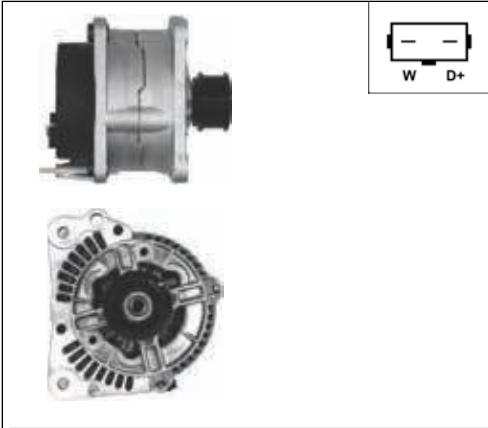

ALTERNATORS BOSCH

A0131
Cross: Bosch 0120485043, 0123310001, 0123310019
HC PARTS CA827IR, **CARGO** 111353
Size A 40, **Size B** 14, **Size C** 61, **Voltage** 12, **Amp.** 70
For: FORD, SEAT, SKODA, VW
In offer also: A0131(BOSCH)