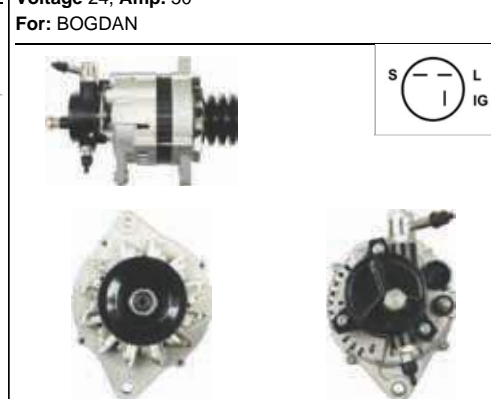

A2018

Cross: Hitachi LR260-502
ISUZU 8-97143011-0
Voltage 24, **Amp.** 60
For: BOGDAN