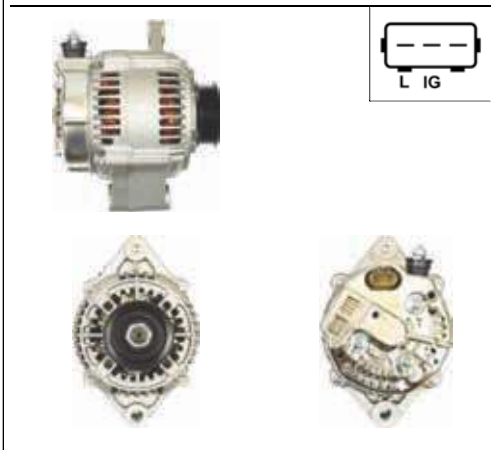

A6185
Cross: Denso 101211-9180, 102211-1430
HC PARTS JA1356IR, **CARGO** 111950
Size A 88, Size B 58, Voltage 12, Amp. 85
For: SUZUKI