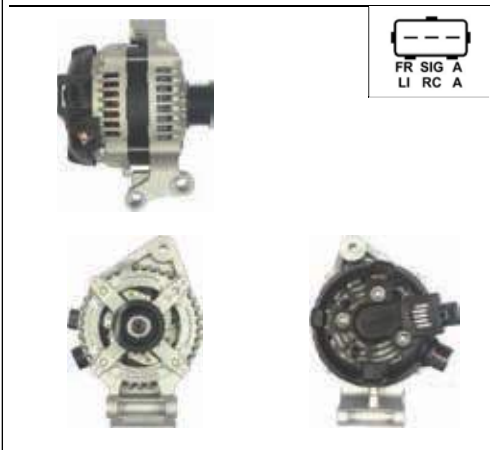

A6088

Cross: Denso 104210-4022, 104210-5760, DAN1041
HC PARTS CA1962IR, **CASCO** CAL40332AS
Size A 11, **Size B** 76, **Size C** 55, **Voltage** 12, **Amp.** 120
For: FORD, VOLVO
In offer also: A6088(DENSO)