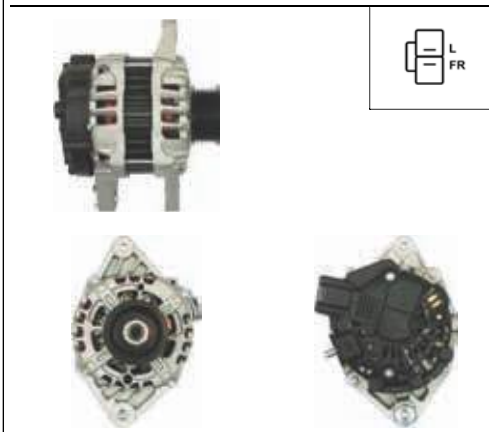

A3176

Cross: Valeo 2655447
HC PARTS CA20201R, **CARGO** 114467
Size A 32, Size B 15.5, Size C 50, Voltage 12, Amp. 90
For: HYUNDAI, KIA