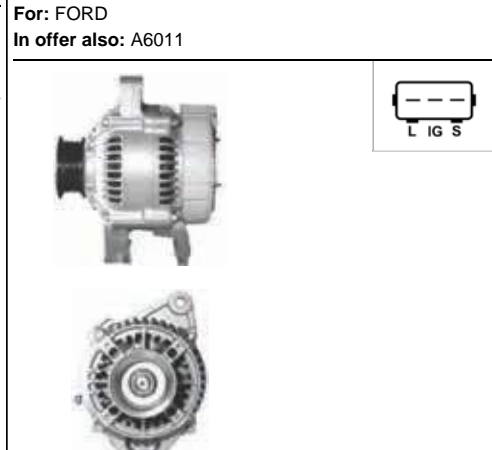

A6012

Cross: Denso 101211-0060, 101211-0061
HC PARTS JA976IR, **CARGO** 111579
Size A 52, **Size B** 28, **Size C** 41, **Voltage** 12, **Amp.** 70
For: TOYOTA