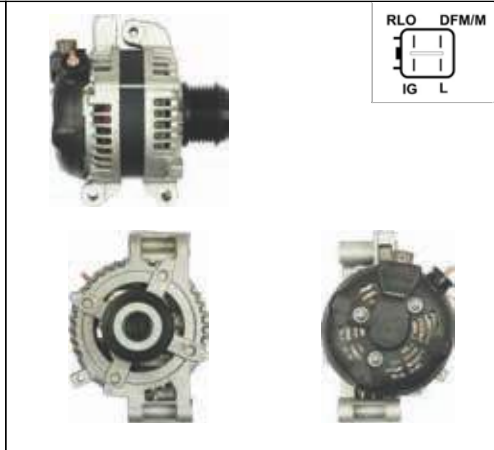

A6063

Cross: Denso 104210-4591, 104210-4770
HC PARTS CA2029IR, **CASCO** CAL40259AS
Size A 25, **Size B** 60, **Size C** 72, **Voltage** 12, **Amp.** 130
For: LEXUS, TOYOTA
In offer also: A6063(DENSO)