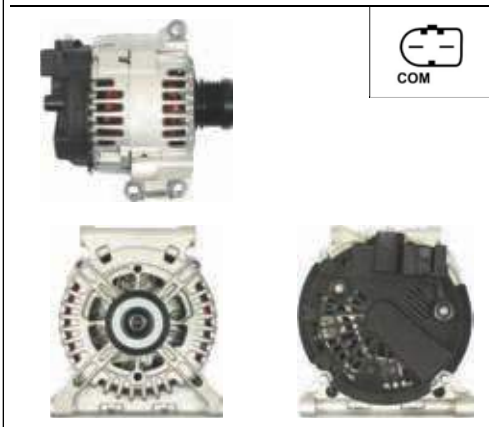

A3158

Cross: Valeo 2542772, 2542952, 2543363, 2543412
HC PARTS CA1873IR, **CARGO** 114130, **IKA** 6.3112.9
Size A 34, Size B 151.5, Size C 44, Voltage 12, Amp. 150
For: MERCEDES BENZ