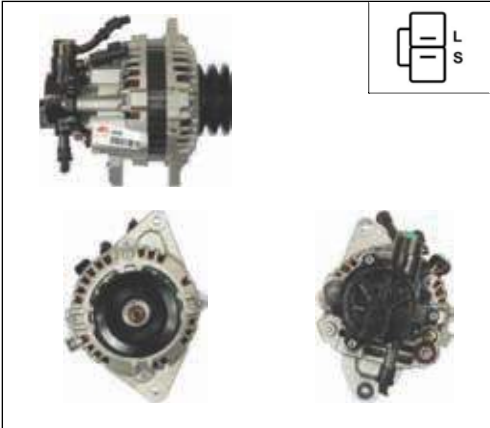

ALTERNATORS OTHER

A9100
Cross: Hyundai
HC PARTS JA983IR, AS-PL UD02569A
Size A 44.00, Size B 13.00, Size C 54.50, Voltage 12, Amp. 75
For: HYUNDAI
In offer also: A5012