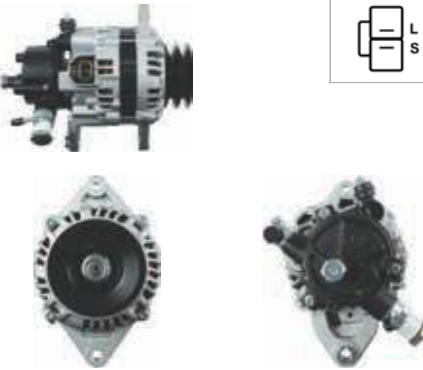

A5166

Cross: Mitsubishi A3T03099, A003T03099
HC PARTS JA6771R, CARGO 111747
Size A 43.40, Size B 14.10, Size C 82.30, Voltage 12, Amp. 70
For: NISSAN