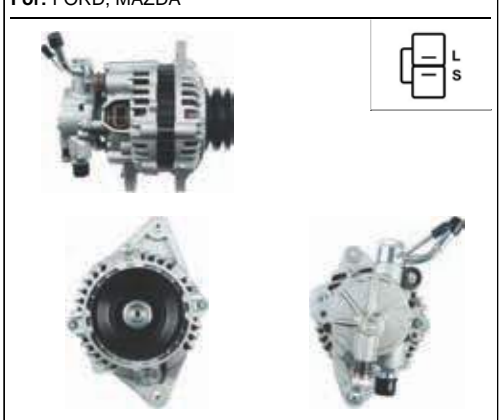

A9145

Cross: Mando
HC PARTS JA17111R, **CARGO** 113330
Size A 42.00, **Size B** 13.60, **Size C** 55.80, **Voltage** 12, **Amp.** 75
For: HYUNDAI, KIA
In offer also: A9145(MANDO)