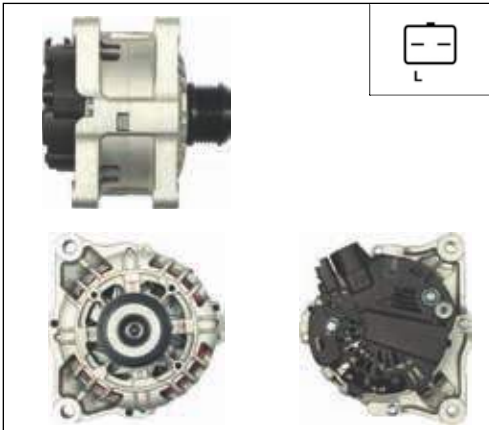

ALTERNATORS VALEO

A3174

Cross: Valeo 2543576, 2543576A, 2607214, TG9B049
HC PARTS CA2031R, **CASCO** CAL15388GS
Size A 43, Size B 22, Size C 46, Voltage 12, Amp. 90
For: CITROEN, PEUGEOT