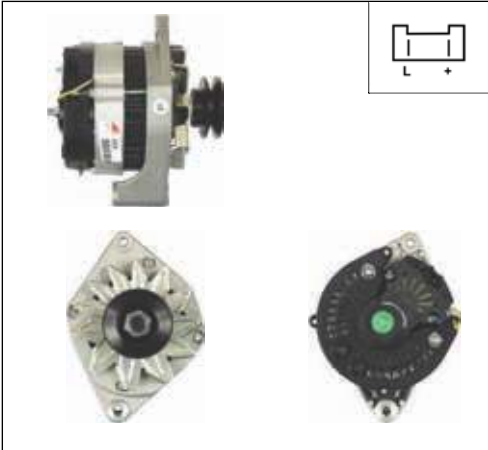

ALTERNATORS VALEO

A3218

Cross: Valeo A13N156, A13N110, A13N121, 2541471
HC PARTS CA3751R, CA7281R, **CARGO** 112728
Size A 103.00, **Size B** 56.00, **Voltage** 12, **Amp.** 60
For: RENAULT