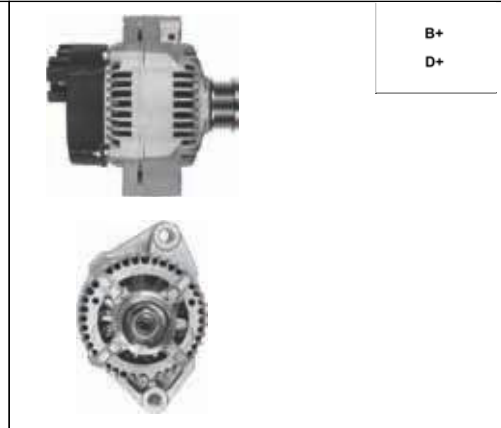

B+
D+

A4020
Cross: Magneti Marelli 63321238, 63321238A
HC PARTS CA1318IR, CA1487IR, **CARGO** 111756
Size A 90, **Size B** 58.5, **Voltage** 12, **Amp.** 65
For: ROVER