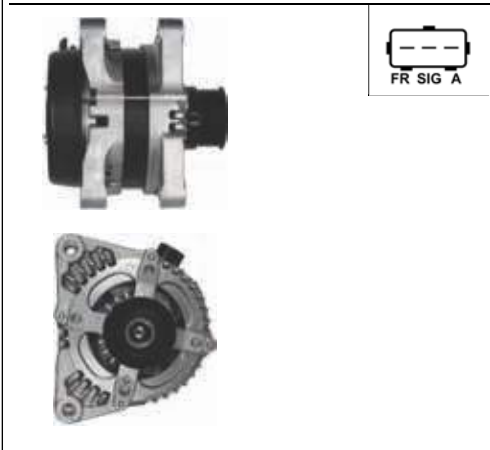

A6010

Cross: Denso 104210-2710, 104210-3511
HC PARTS CA1834IR, CA1865IR, **CARGO** 113849
Size A 42.5, **Size B** 21, **Size C** 45, **Voltage** 12, **Amp.** 120
For: FORD, MAZDA, VOLVO