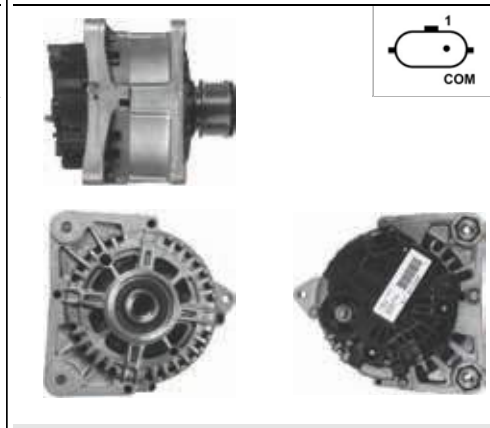

A3103(VALEO)

Cross: Valeo 2543206, 2543564, 2605275, TG11C041
HC PARTS CA1975IR, **ELSTOCK** 28-5767
Size A 38.5, **Size B** 14, **Size C** 61, **Voltage** 12, **Amp.** 110
For: RENAULT
In offer also: A3103