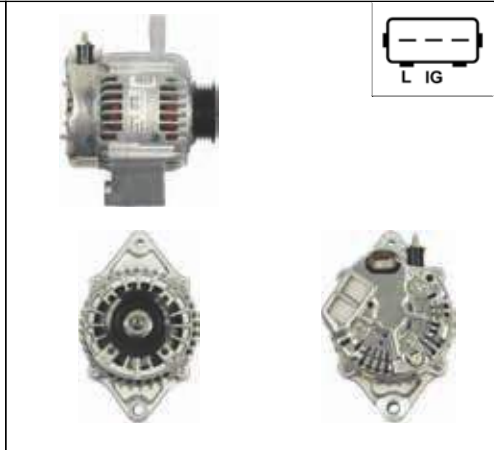

A6047(DENSO)

Cross: Denso 102211-5011, 102211-5012
HC PARTS JA1612IR, **CARGO** 113322
Size A 36, **Size B** 58, **Voltage** 12, **Amp.** 60
For: SUZUKI
In offer also: A5243