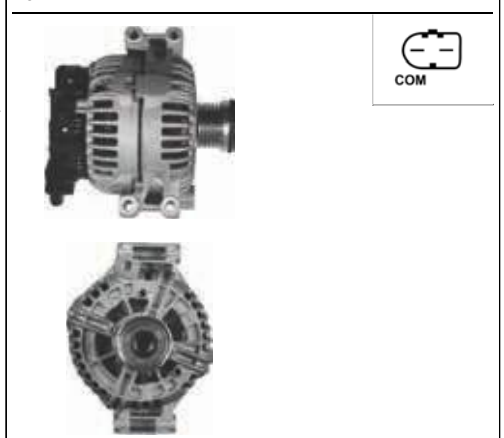

A0217

Cross: Bosch 0124515098
HC PARTS CA16601R, **CARGO** 113294
Size A 30, Size B 63, Size C 42, Voltage 12, Amp. 120
For: BMW