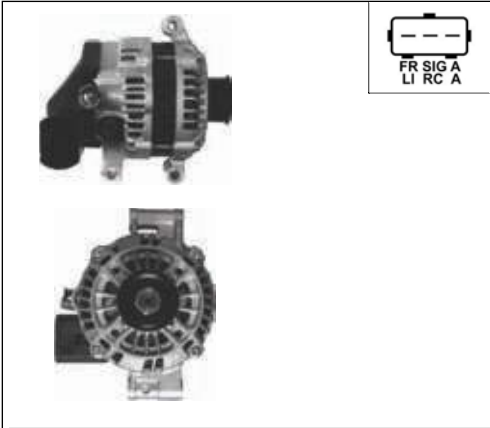

ALTERNATORS OTHER

A9033

Cross: Ford 1S7T10300AA, 1S7Z10346AA
Size A 40, Size B 22, Size C 74, Voltage 12, Amp. 115
For: FORD