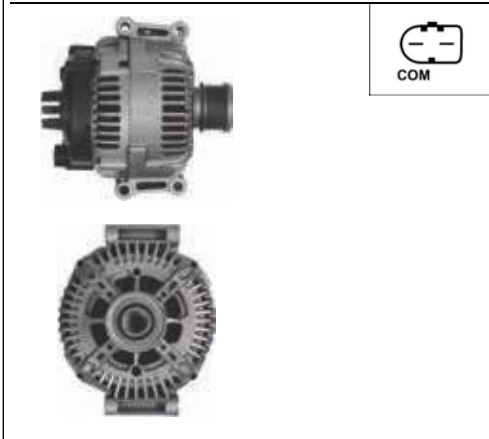

A3107(VALEO)

Cross: Valeo 440057, TG17C041, TG17C061
HC PARTS CA2038IR, **CARGO** 114102
Size A 31, **Size B** 70, **Size C** 56, **Voltage** 12, **Amp.** 180
For: MERCEDES BENZ
In offer also: A3107