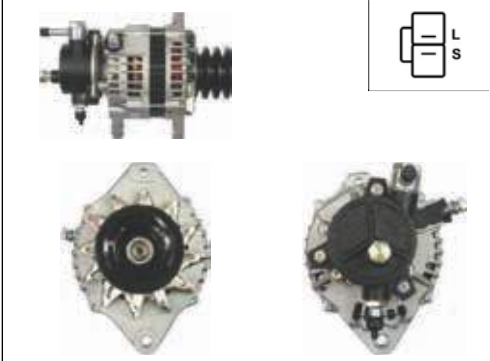

A2046

Cross: Hitachi LR280-501, LR280-506, LR280-508
ISUZU 8972489141, 8973515740, 9873325020

Size A 42, Size B 18, Size C 76, Voltage 24, Amp. 80

For: ISUZU

In offer also: A2055