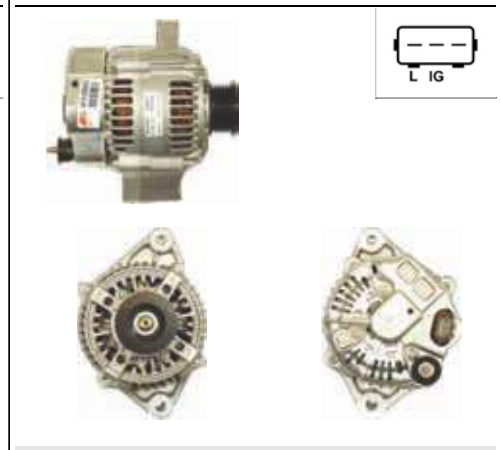

A6191(DENSO)
Cross: Denso 101211-9920, 101211-9921
HC PARTS CA2074IR, **CARGO** 114241
Size A 90, Size B 58.5, Voltage 12, Amp. 90
For: LAND ROVER