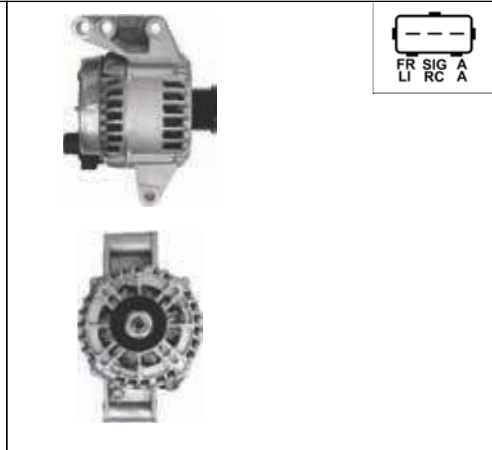

A9023

Cross: Ford 1145715, 1229424, 1464755, 1479818
HC PARTS CA1758IR, CA2034IR
Size A 41, **Size B** 55, **Size C** 74, **Voltage** 12, **Amp.** 90
For: FORD