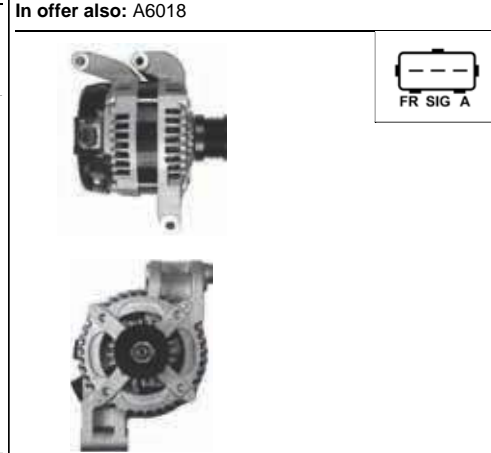

A6019

Cross: Denso 104210-3530, 104210-3531
HC PARTS CA1926IR, **CASCO** CAL40176GS
Size A 74, **Size C** 69, **Voltage** 12, **Amp.** 120
For: FORD
In offer also: A6019(DENSO), A5260