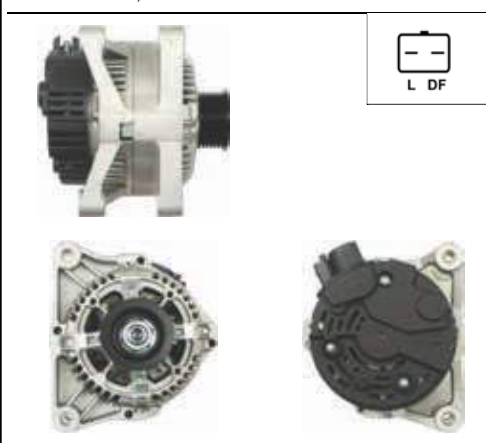

A3032

Cross: Valeo 2542285, 2542285A, 2542394, 2542394B
HC PARTS CA1498IR, CA1665IR, **CARGO** 113405
Size A 42.5, **Size B** 22, **Size C** 45.5, **Voltage** 12, **Amp.** 70
For: CITROEN, PEUGEOT
In offer also: A5051, A3032(VALEO), A5038