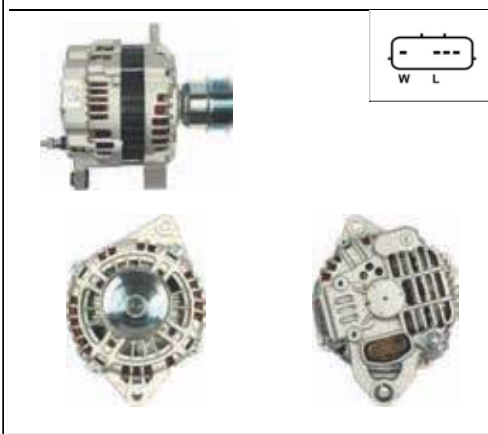

A5045

Cross: Mitsubishi A004TR5091, A004TR5091ZT
HC PARTS CA2019IR, **CASCO** CAL35614GS
Size A 55, **Size B** 27, **Size C** 66, **Voltage** 24, **Amp.** 90
For: RENAULT V.I.