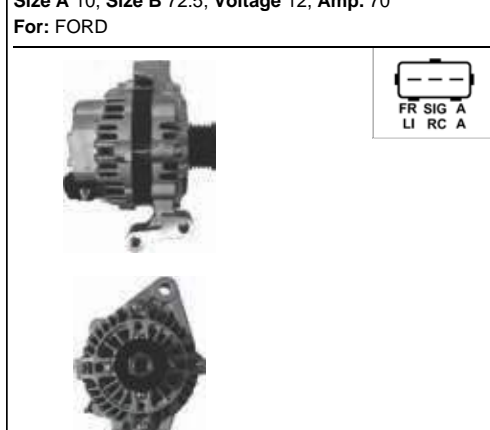

A5034

Cross: Mitsubishi A5TA7692
HC PARTS CA1737IR, **CASCO** CAL35162AS
Size A 9.5, Size B 72, Size C 53, Voltage 12, Amp. 80
For: FORD, MAZDA