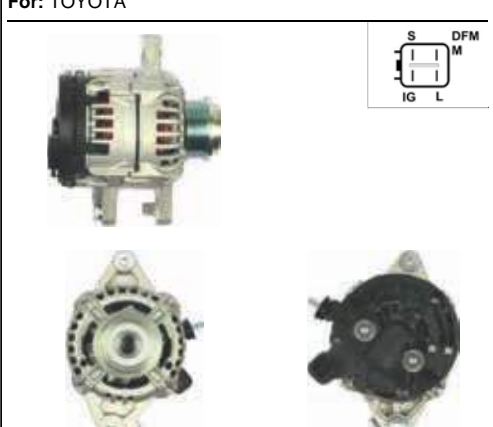

A0241
Cross: Bosch 0124225055
HC PARTS CA1930IR, **CARGO** 114291
Size A 30.5, **Size B** 16.5, **Size C** 41, **Voltage** 12, **Amp.** 90
For: TOYOTA