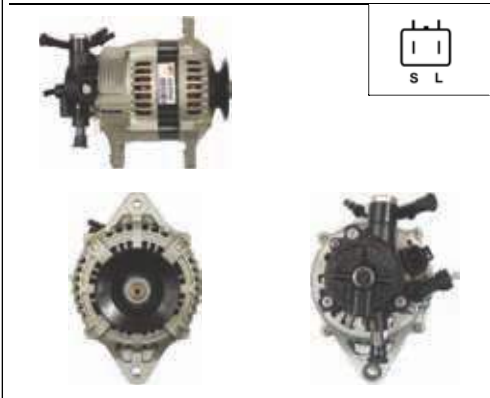

A6220(DENSO)

Cross: Denso
AS-PL UD02581A, ELSTOCK 28-3960
Size A 45.00, Size B 14.50, Size C 80.50, Voltage 12, Amp. 75
For: KIA
In offer also: A9032