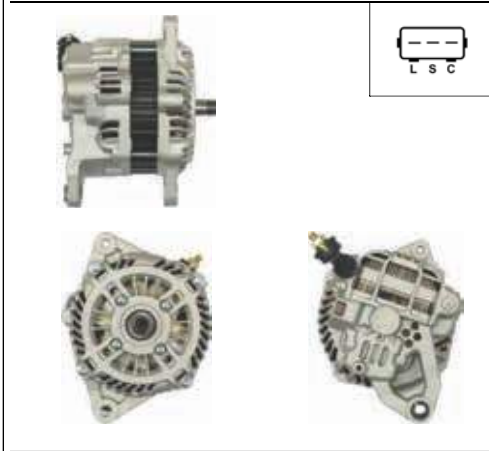

A5057

Cross: Mitsubishi A003TG2681, A003TG2681AE
HC PARTS CA2085, **CARGO** 114244
Size B 13, **Size C** 81, **Voltage** 12, **Amp.** 130
For: NISSAN, RENAULT V.I.
In offer also: A5055, A5057(P)