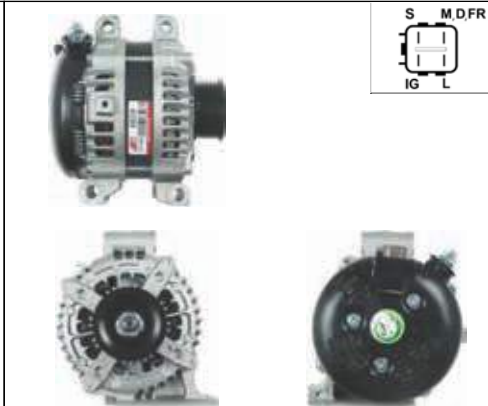

A6339

Cross: Denso DAN1210, 1042106170
AS-PL UD11400A, **DELCO** DRA1282, 12876, 94854
Size A 33.40, **Size C** 58.00, **Voltage** 12, **Amp.** 180
For: LEXUS
In offer also: A6338