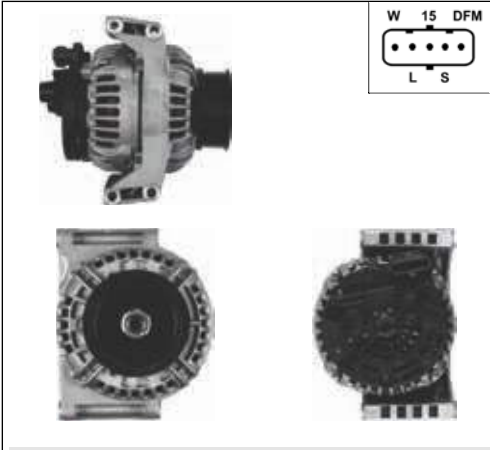

ALTERNATORS BOSCH

A0211

Cross: Bosch 0124555018, 0986049320, 0124555117
HC PARTS CA19171R, **CARGO** 114089, 115495
Size B 97, Size C 39, Voltage 24, Amp. 80
For: BOVA, DAF, SOLARIS