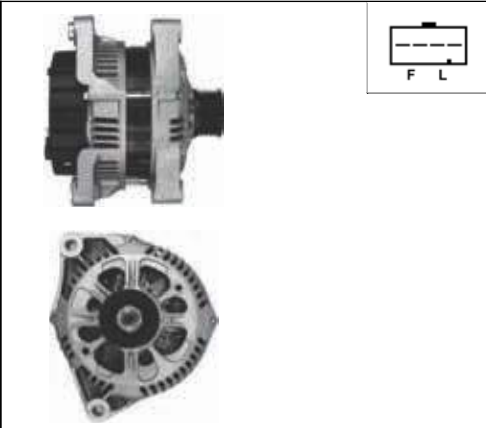

A3036
Cross: Valeo 2542201, 436753, A14VI23, NA538
HC PARTS CA1495IR, **BOSCH** 0986044521
Size A 51.5, Size B 30, Size C 57.5, Voltage 12, Amp. 150
For: OPEL, VAUXHALL