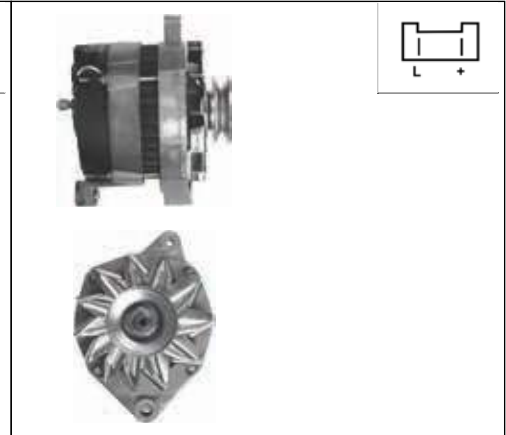

A3006

Cross: Valeo 2541117, 2541257, 433096, 433459
HC PARTS CA549IR, **CARGO** 112756
Size A 56, **Size B** 27, **Size C** 67.5, **Voltage** 12, **Amp.** 60
For: RENAULT