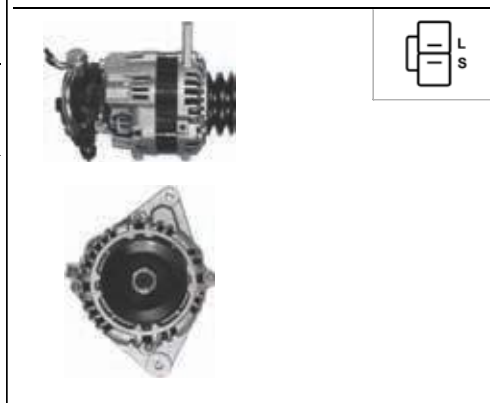

A9001

Cross: Hyundai / Kia 37300-42354, 37300-42355
HC PARTS JA1518IR, **CARGO** 112333, **AS-PL** A9001
Size A 42, **Size B** 13, **Size C** 55, **Voltage** 12, **Amp.** 110
For: HYUNDAI, KIA