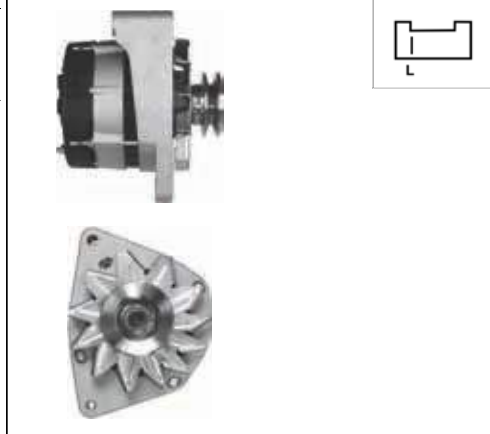

A3005

Cross: Valeo 2541169, 2541170, 2541363, 2541364
HC PARTS CA359IR, CA533IR, **CARGO** 111841
Size A 95, **Size B** 56, **Voltage** 12, **Amp.** 70
For: CITROEN, PEUGEOT
In offer also: A3181R