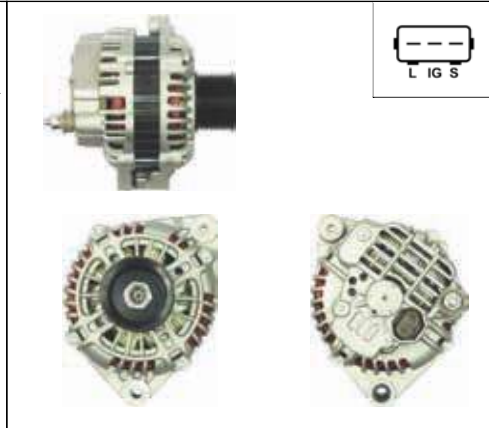

A5041

Cross: Mitsubishi A4TA0591, A4TA8292, A4TA8491
HC PARTS CA2040IR, **CARGO** 113923
Size A 90, **Size B** 58, **Voltage** 24, **Amp.** 90
For: IVECO
In offer also: A0320