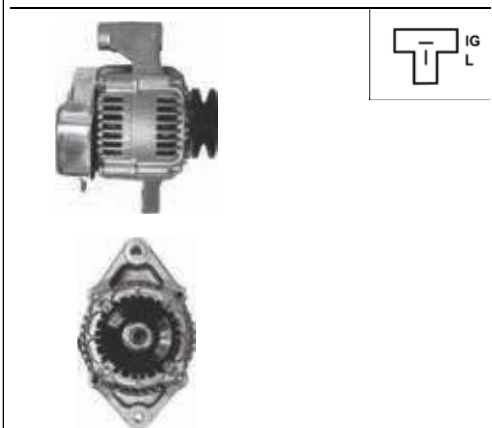

A6024

Cross: Denso 100211-3370, 100211-5730
HC PARTS JA880IR, **CARGO** 111437
Size A 95.5, **Size B** 58, **Voltage** 12, **Amp.** 45
For: DAIHATSU, PIAGGIO