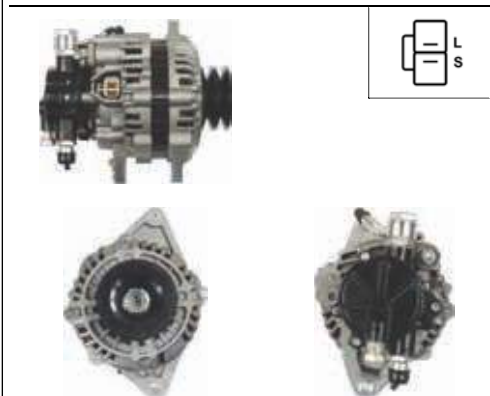

A5003

Cross: Mitsubishi A3TN0699, MD230359, MD320354
HC PARTS JA1419IR, **CARGO** 112205
Size A 43, **Size B** 13, **Size C** 53.5, **Voltage** 12, **Amp.** 90
For: HYUNDAI, MITSUBISHI