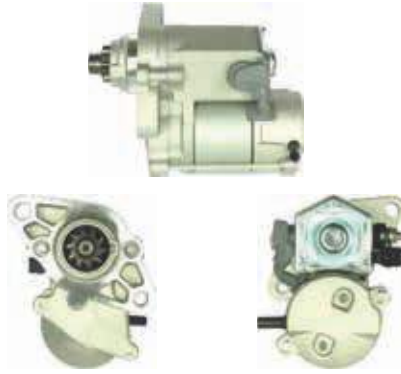

S6049

Cross: Denso 228000-1560, 228000-1690, 228000-3260
CARGO 113169, **DELCO** DRS0601
Size A 55, **Size B** 33, **Power** 2.2, **Voltage** 12,
No./mount. holes 2, **No./mount. holes with thread** 1,
No./teeth 10, **No./teeth (fits into)** 9, 10, **rotation** CW
For: LEXUS, TOYOTA