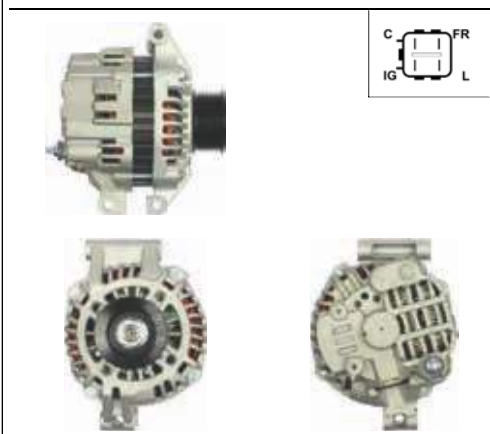

A5040

Cross: Mitsubishi A002TB7591, A002TB7591ZE
HC PARTS JA1728IR, **CASCO** CAL35204AS
Size A 39, **Size B** 31, **Size C** 46, **Voltage** 12, **Amp.** 70
For: HONDA