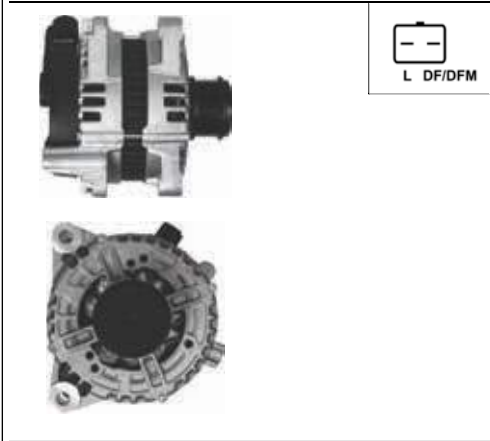

A0204

Cross: Bosch 0121715001
HC PARTS CA18881R, **CASCO** CAL10150GS
Size A 41.5, Size B 21, Size C 46, Voltage 12, Amp. 180
For: CITROEN, PEUGEOT