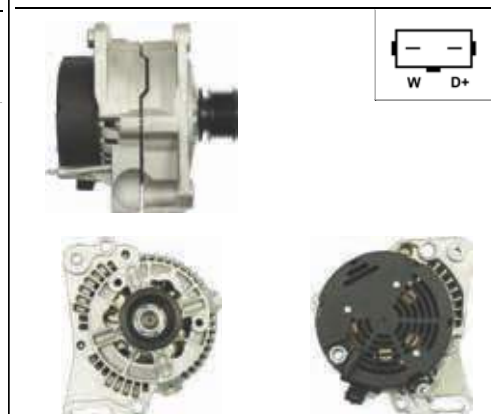

W D+

A0006

Cross: Bosch 0120485036, 0123320002, 0123320006
HC PARTS CA740IR, **CARGO** 111479

Size A 40, Size B 14, Size C 61, Voltage 12, Amp. 90

For: SEAT, VW