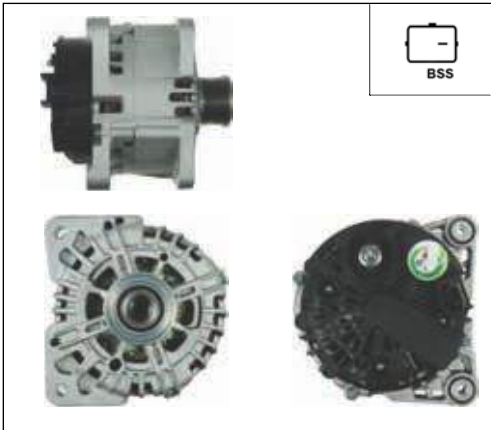

ALTERNATORS DELCO / VALEO

A3322

Cross: Delco DRA0784
HC PARTS CA1936IR, **AS-PL** UD12318A
Size A 34.00, **Size B** 14.00, **Size C** 60.60, **Voltage** 12, **Amp.** 150
For: RENAULT
In offer also: A5296