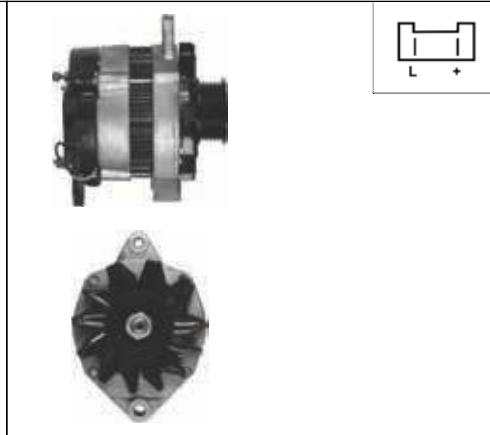

A3003

Cross: Valeo 2541124, 433460, A13N163, A13N164
HC PARTS CA602IR, **CARGO** 113500
Size A 47, **Size B** 27, **Size C** 66, **Voltage** 12, **Amp.** 70
For: RENAULT