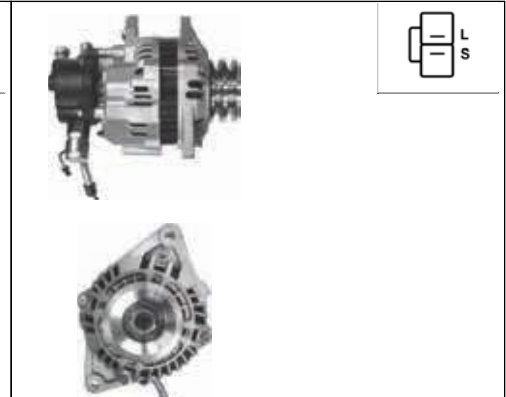

A5008

Cross: Mitsubishi A2T82899, A2T82899A
HC PARTS JA1183IR, **CARGO** 111594
Size A 42.5, **Size B** 13, **Size C** 55, **Voltage** 12, **Amp.** 65
For: MITSUBISHI
In offer also: A5092