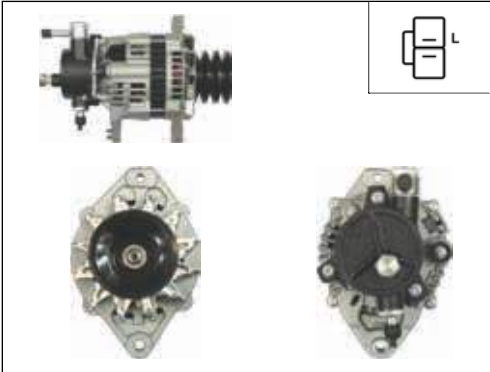

ALTERNATORS HITACHI

A2045

Cross: Hitachi LR250-508B, LR250-510, LR250-510B
ISUZU 8971443921, 8971701602, 8971701631

Size A 42, Size B 17.5, Size C 76.5, Voltage 24, Amp. 50

For: ISUZU

In offer also: A2019