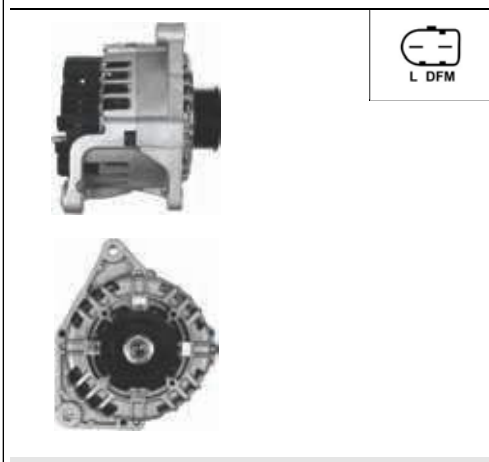

A3108

Cross: Valeo 2542233, 2542233C, 2542324, 2542546
HC PARTS CA1588IR, **CARGO** 113751
Size A 30.5, **Size B** 14, **Size C** 82.5, **Voltage** 12, **Amp.** 120
For: AUDI, SKODA, VW
In offer also: A0045, A3108PR