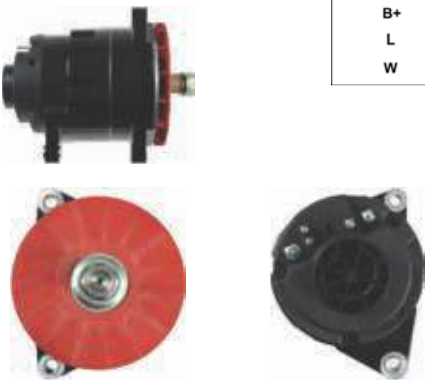

B+
L
W

A9191

Cross: Prestolite AC172RA, AC172RA301A, 1277A730
AS-PL UD12298A, **CASCO** CAL11626, **CEVAM** 2525

Size B 22.20, **Size C** 110.40, **Voltage** 24, **Amp.** 140

For: PERKINS, RENAULT