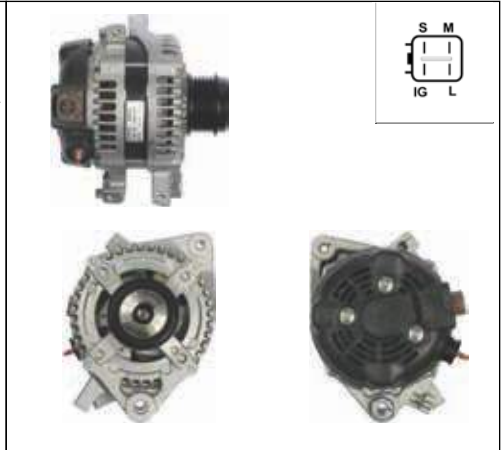

A6064(DENSO)

Cross: Denso 104210-2470, DAN1015
ELSTOCK 28-6522, **LUCAS** LRA03410
Size A 10, **Size B** 19, **Size C** 37, **Voltage** 12, **Amp.** 100
For: TOYOTA
In offer also: A6064