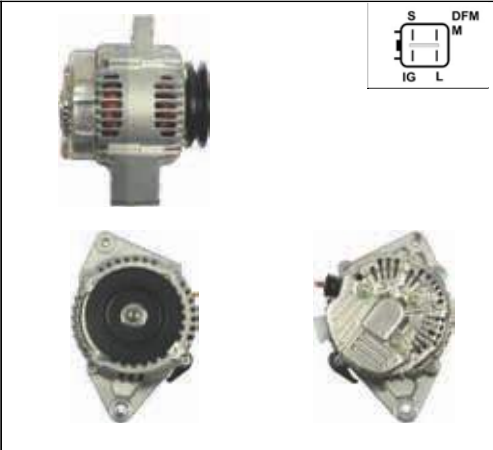

A6053(DENSO)
Cross: Denso 102211-0670, 102211-4120, DAN939
HC PARTS JA1783IR, **DELCO** DRA0073
Size A 43, **Size B** 53, **Voltage** 12, **Amp.** 120
For: TOYOTA
In offer also: A6053