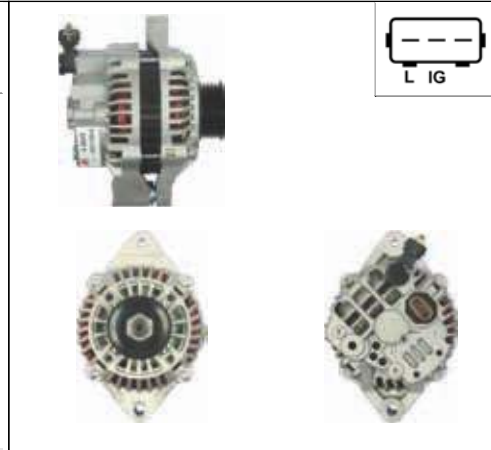

A5049

Cross: Mitsubishi A005TB1292AE, A5TA4291
HC PARTS CA20261R, **CARGO** 114247
Size A 32, **Size B** 57, **Voltage** 12, **Amp.** 70
For: OPEL, SUZUKI, VAUXHALL