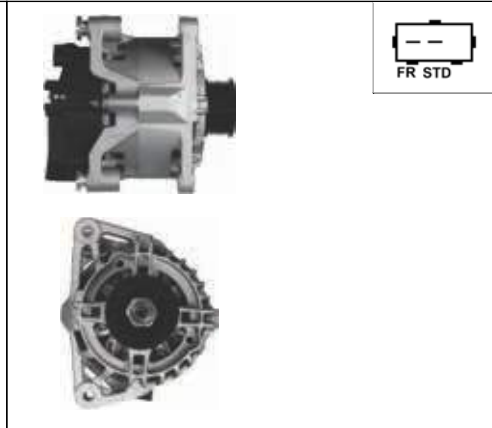

A4046

Cross: Magneti Marelli 63321758, 63321778
HC PARTS CA1760IR, CA1772IR, **CARGO** 113599
Size A 33, **Size B** 14, **Size C** 53, **Voltage** 12, **Amp.** 90
For: FORD