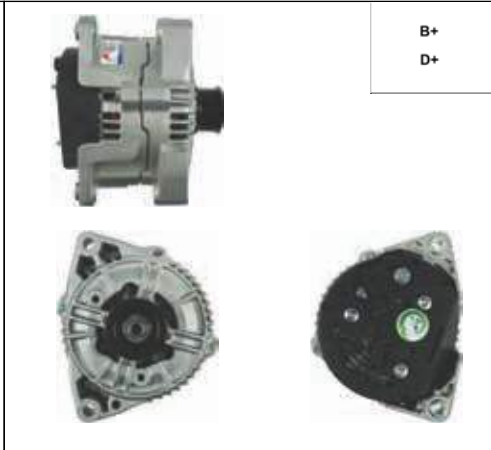

A0413PR

Cross: Bosch 0123500008, 0986041330, 0124415005
CASCO CAL12103, **CEVAM** 4602, **DELCO** DRB1330
Size A 51.00, **Size B** 33.20, **Size C** 57.20, **Voltage** 12, **Amp.** 100
For: OPEL, VAUXHALL
In offer also: A0413