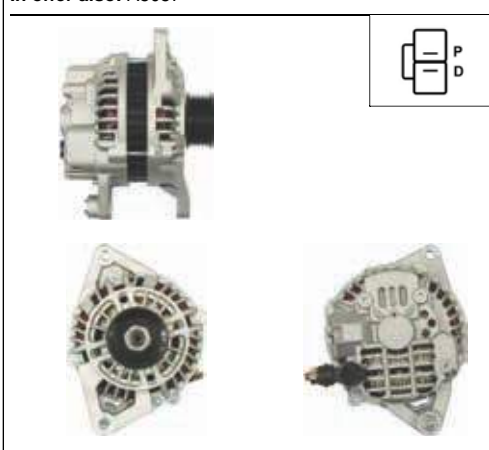

A5056

Cross: Mitsubishi A002TC0091, A2TC0091
HC PARTS JA1898, **CARGO** 114358
Size B 13, **Size C** 67, **Voltage** 12, **Amp.** 110
For: MAZDA