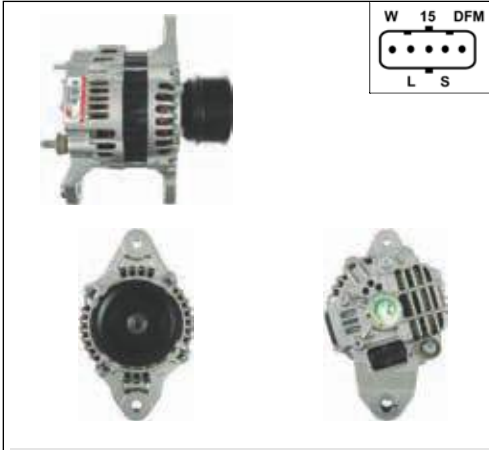

ALTERNATORS MITSUBISHI

A5046SR

Cross: Mitsubishi A4TR5591ZT, A004TR5591ZT
HC PARTS CA21111R, **CARGO** 114880
Size A 45.50, **Size B** 13.70, **Size C** 104.00, **Voltage** 24, **Amp.** 110
For: RENAULT V.I.
In offer also: A5046