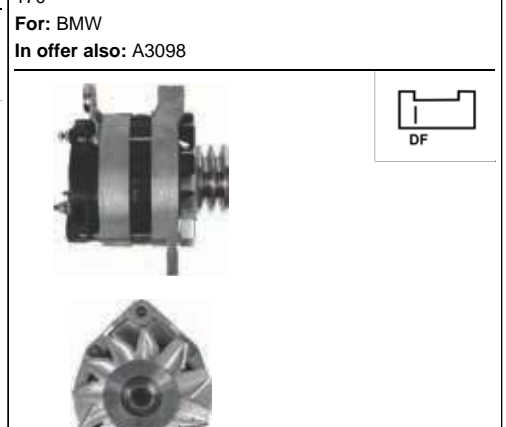

A3099R

Cross: Valeo 436348, A14N28T, A14N3, A14N3T
HC PARTS CA721, CA721IR, **CARGO** 111331
Size B 27, **Size C** 66, **Voltage** 24, **Amp.** 60
For: RENAULT V.I.