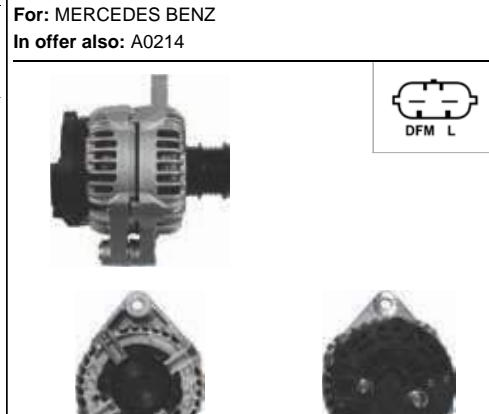

A0215

Cross: Bosch 0124425058, 0124425059
HC PARTS CA19941R, **CARGO** 114088
Size A 112.5, Size B 61, Voltage 12, Amp. 140
For: OPEL, VAUXHALL