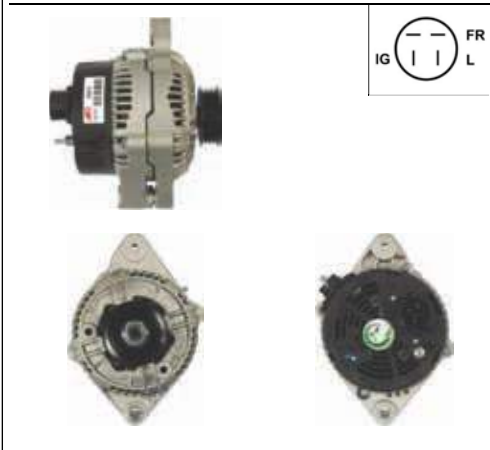

A0410

Cross: Bosch 0123315007, 0123315020
HC PARTS JA14051R, **HONDA** 31100-P1K-E03
Size A 87.00, **Size B** 58.20, **Voltage** 12, **Amp.** 75