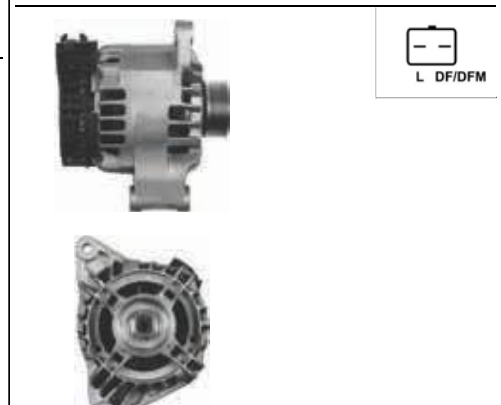

A4076R

Cross: Magneti Marelli 63321741
HC PARTS CA1640IR, CARGO 112648
Size A 75, Size B 56, Voltage 12, Amp. 70
For: CITROEN, PEUGEOT