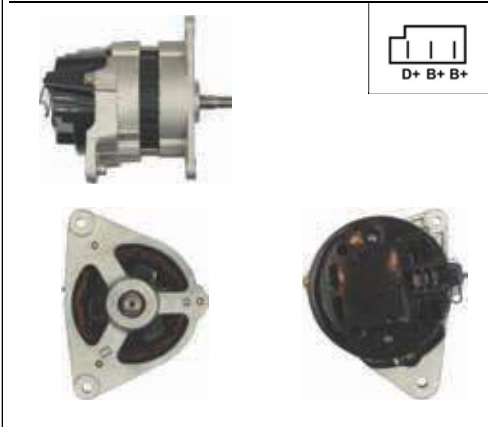

A4102R

Cross: Magneti Marelli
HC PARTS CA18H, **CARGO** 111185
Size B 10, **Size C** 79.5, **Voltage** 12, **Amp.** 43
For: AUSTIN, CASE, FORD, LAND ROVER, LDV, MG, MORIS, ROVER, TRIUMPH, VAUXHALL