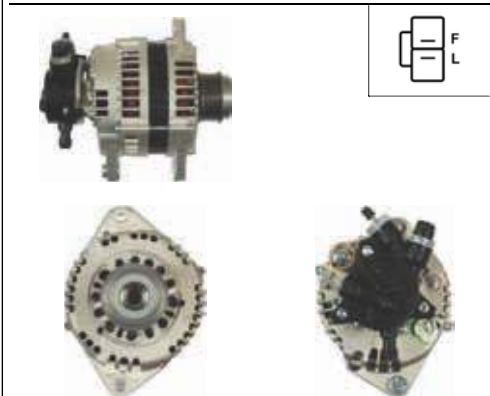

A2066

Cross: Hitachi LR1110-502, LR1110-502A
HC PARTS JA1900IR, CARGO 114121
Size A 35.00, Size B 13.00, Size C 67.00, Voltage 12, Amp. 110
For: OPEL, VAUXHALL