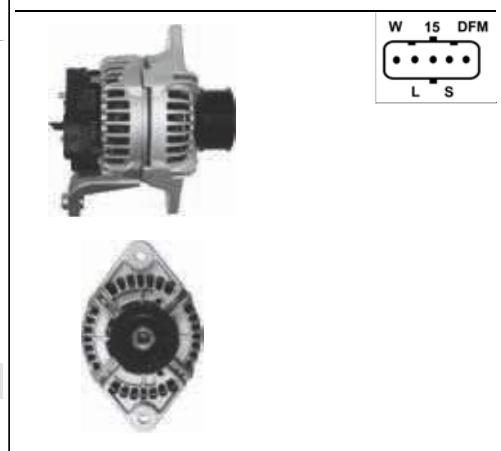

A0139
Cross: Bosch 0124655008, 0124655012, 0124655019
HC PARTS CA1883IR, **CARGO** 114212
Size B 14, **Size C** 105.5, **Voltage** 24, **Amp.** 110
For: RENAULT V.I., VOLVO
In offer also: A0063