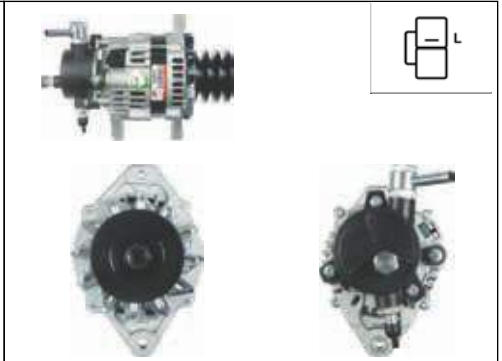

A2070

Cross: Hitachi LR180-509, LR180-509C
AS-PL UD12315A, DELCO 97116697, 97189650
Size A 36.90, Size B 17.20, Size C 76.70, Voltage 12, Amp. 80
For: CHEVROLET, ISUZU