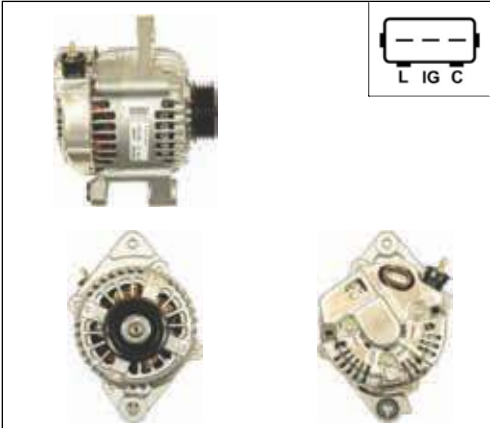

ALTERNATORS DENSO

A6201(DENSO)

Cross: Denso 1042108210, DAN980
HC PARTS CA2130IR, CASCO CAL40182, CAL40355
Size A 47, **Size B** 27, **Size C** 39.5, **Voltage** 12, **Amp.** 80
For: DAIHATSU, TOYOTA