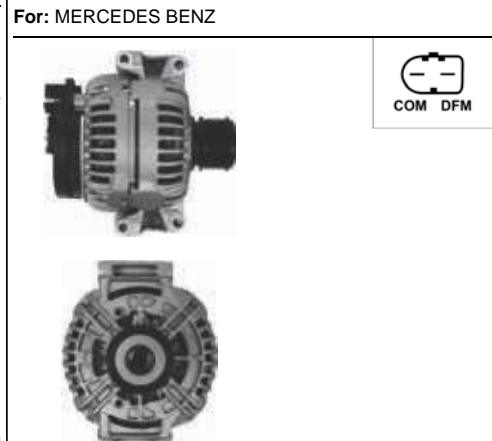

A0208

Cross: Bosch 0124615028, 0986046300
HC PARTS CA17751R, **CASCO** CAL10397GS
Size A 32, Size B 70, Size C 56.5, Voltage 12, Amp. 150
For: MERCEDES BENZ