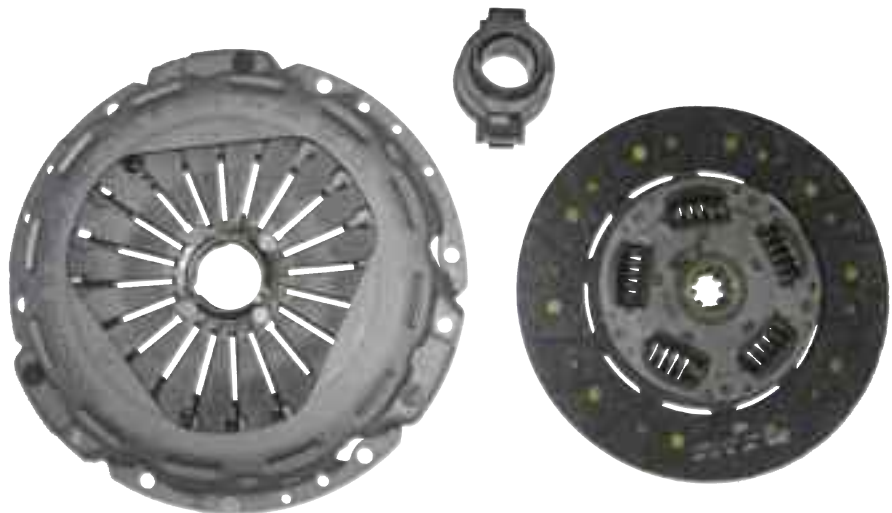

IVECO Kit mm 265 (3 in 1)

IVECO DAILY
29L10/L12/L14 - 35C10/C12/C12H/C14
35S10/S12/S12H/S14 - 40C10/C12 M.Y.2006