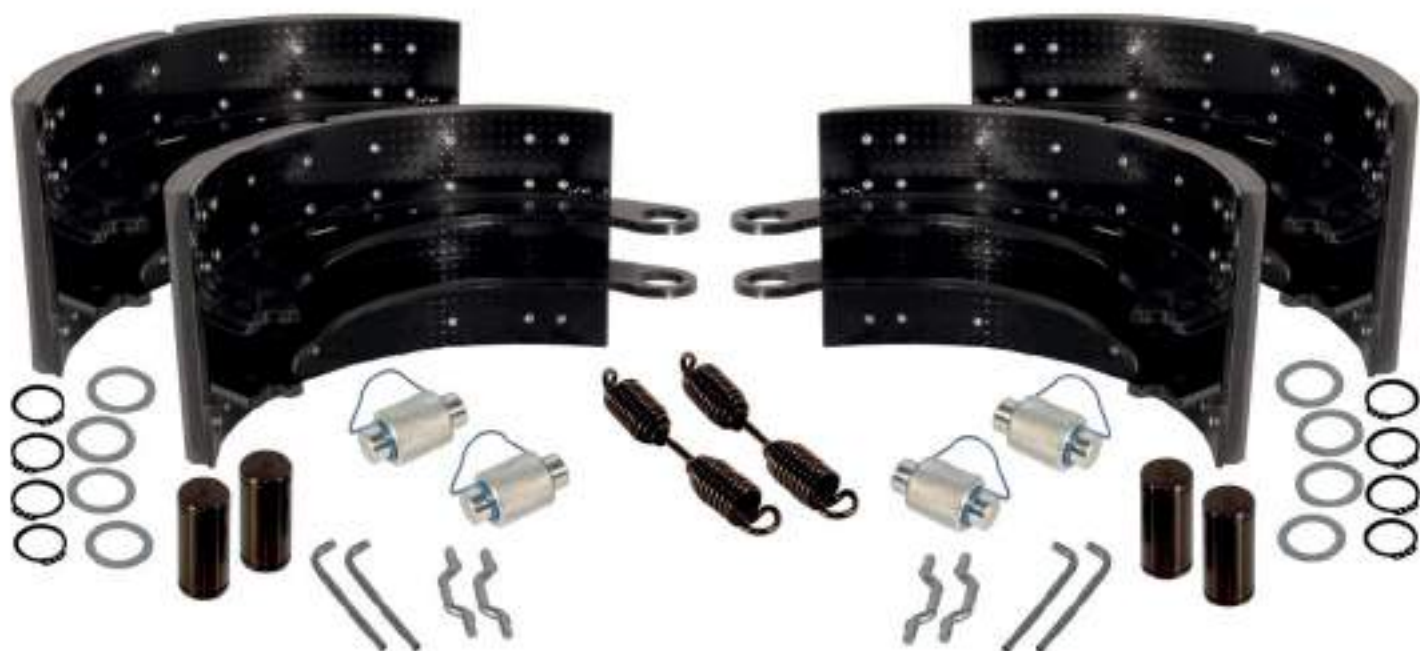

**SERIE GANASCE FRENO
BRAKE SHOES SET
JEU DE MACHOIRES DE FREIN
BREMSBACKENSATZ
JUEGO DE ZAPATAS DE FRENO
КОМПЛЕКТ БАРАБАНЫХ КОЛОДОК**

EMMERRE
spare parts for trucks and trailers

ACERBI

Applicazioni / Applications	Dettagli / Detail	Adattabile a / Adaptable to	Emmerre
Assale SMB 9-10-12 ton Axle SMB 9-10-12 ton	Serie ganasce complete Complete brake shoes set Ømm.420x180	448044 K M006204K	960604
Assale SMB 9-10-12 ton Axle SMB 9-10-12 ton	Serie ganasce complete +10/10 Complete brake shoes set +10/10 Ømm.420x180	448044 +10 K M006204+10K	960606
Assale SMB 9-10-12 ton Axle SMB 9-10-12 ton	Ganascia nuda Naked brake shoe Ømm.420x180	448044 M006204	963640
Assale SMB 9-10-12 ton Axle SMB 9-10-12 ton	Serie ceppi freno con rivetti Brake linings set with rivets	WVA19613+19614	AS5015
Assale SMB 9-10-12 ton Axle SMB 9-10-12 ton	Serie ceppi freno +10/10 con rivetti Brake linings set +10/10 rivets	WVA19613+19614	AS5015+10
Assale SMB 9-10-12 ton Axle SMB 9-10-12 ton	Kit accessori per assale completo Complete axle accessories kit	449591	963140

I riferimenti indicati non sono originali ma perfettamente intercambiabili. I codici originali e le case costruttrici sono indicati a puro titolo informativo
The details described are not original but perfectly interchangeable. The original references and manufacturer names are given for information purposes only.