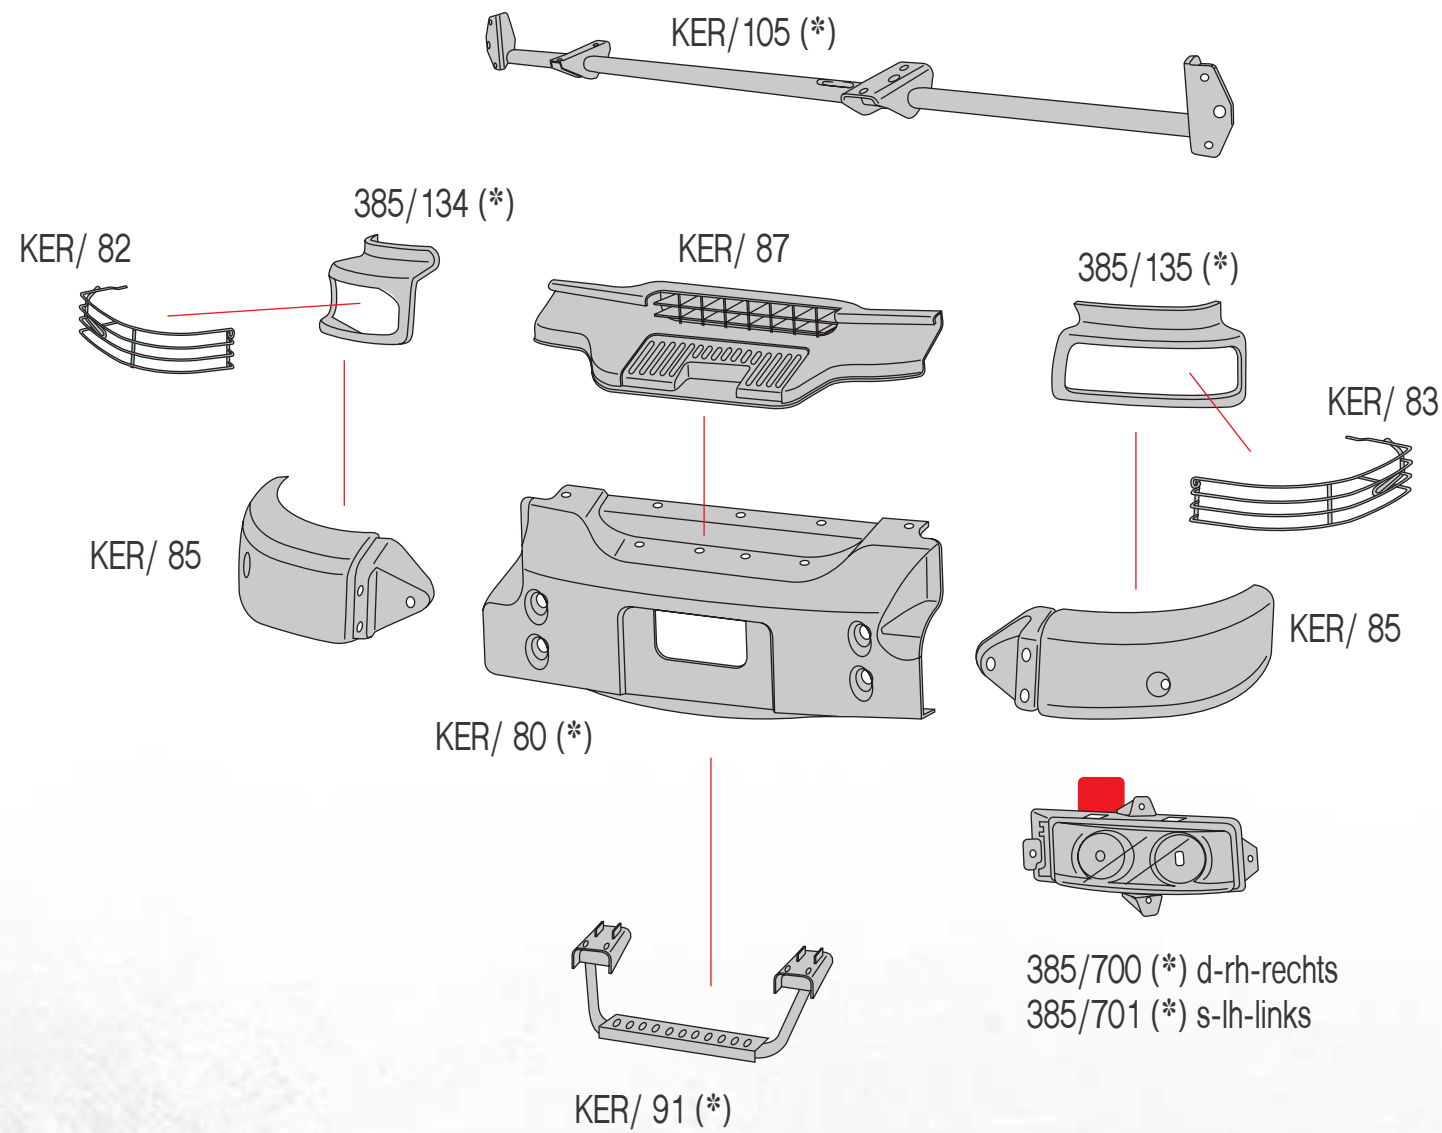

385/700 d-rh-rechts | 385/701 s-lh-links (1996-2005)
1a serie-1st series-1. Serie

(*) prima serie - first series - erste Serie
(^) seconda serie - second series - zweite Serie

suitable to
RENAULT KERAX