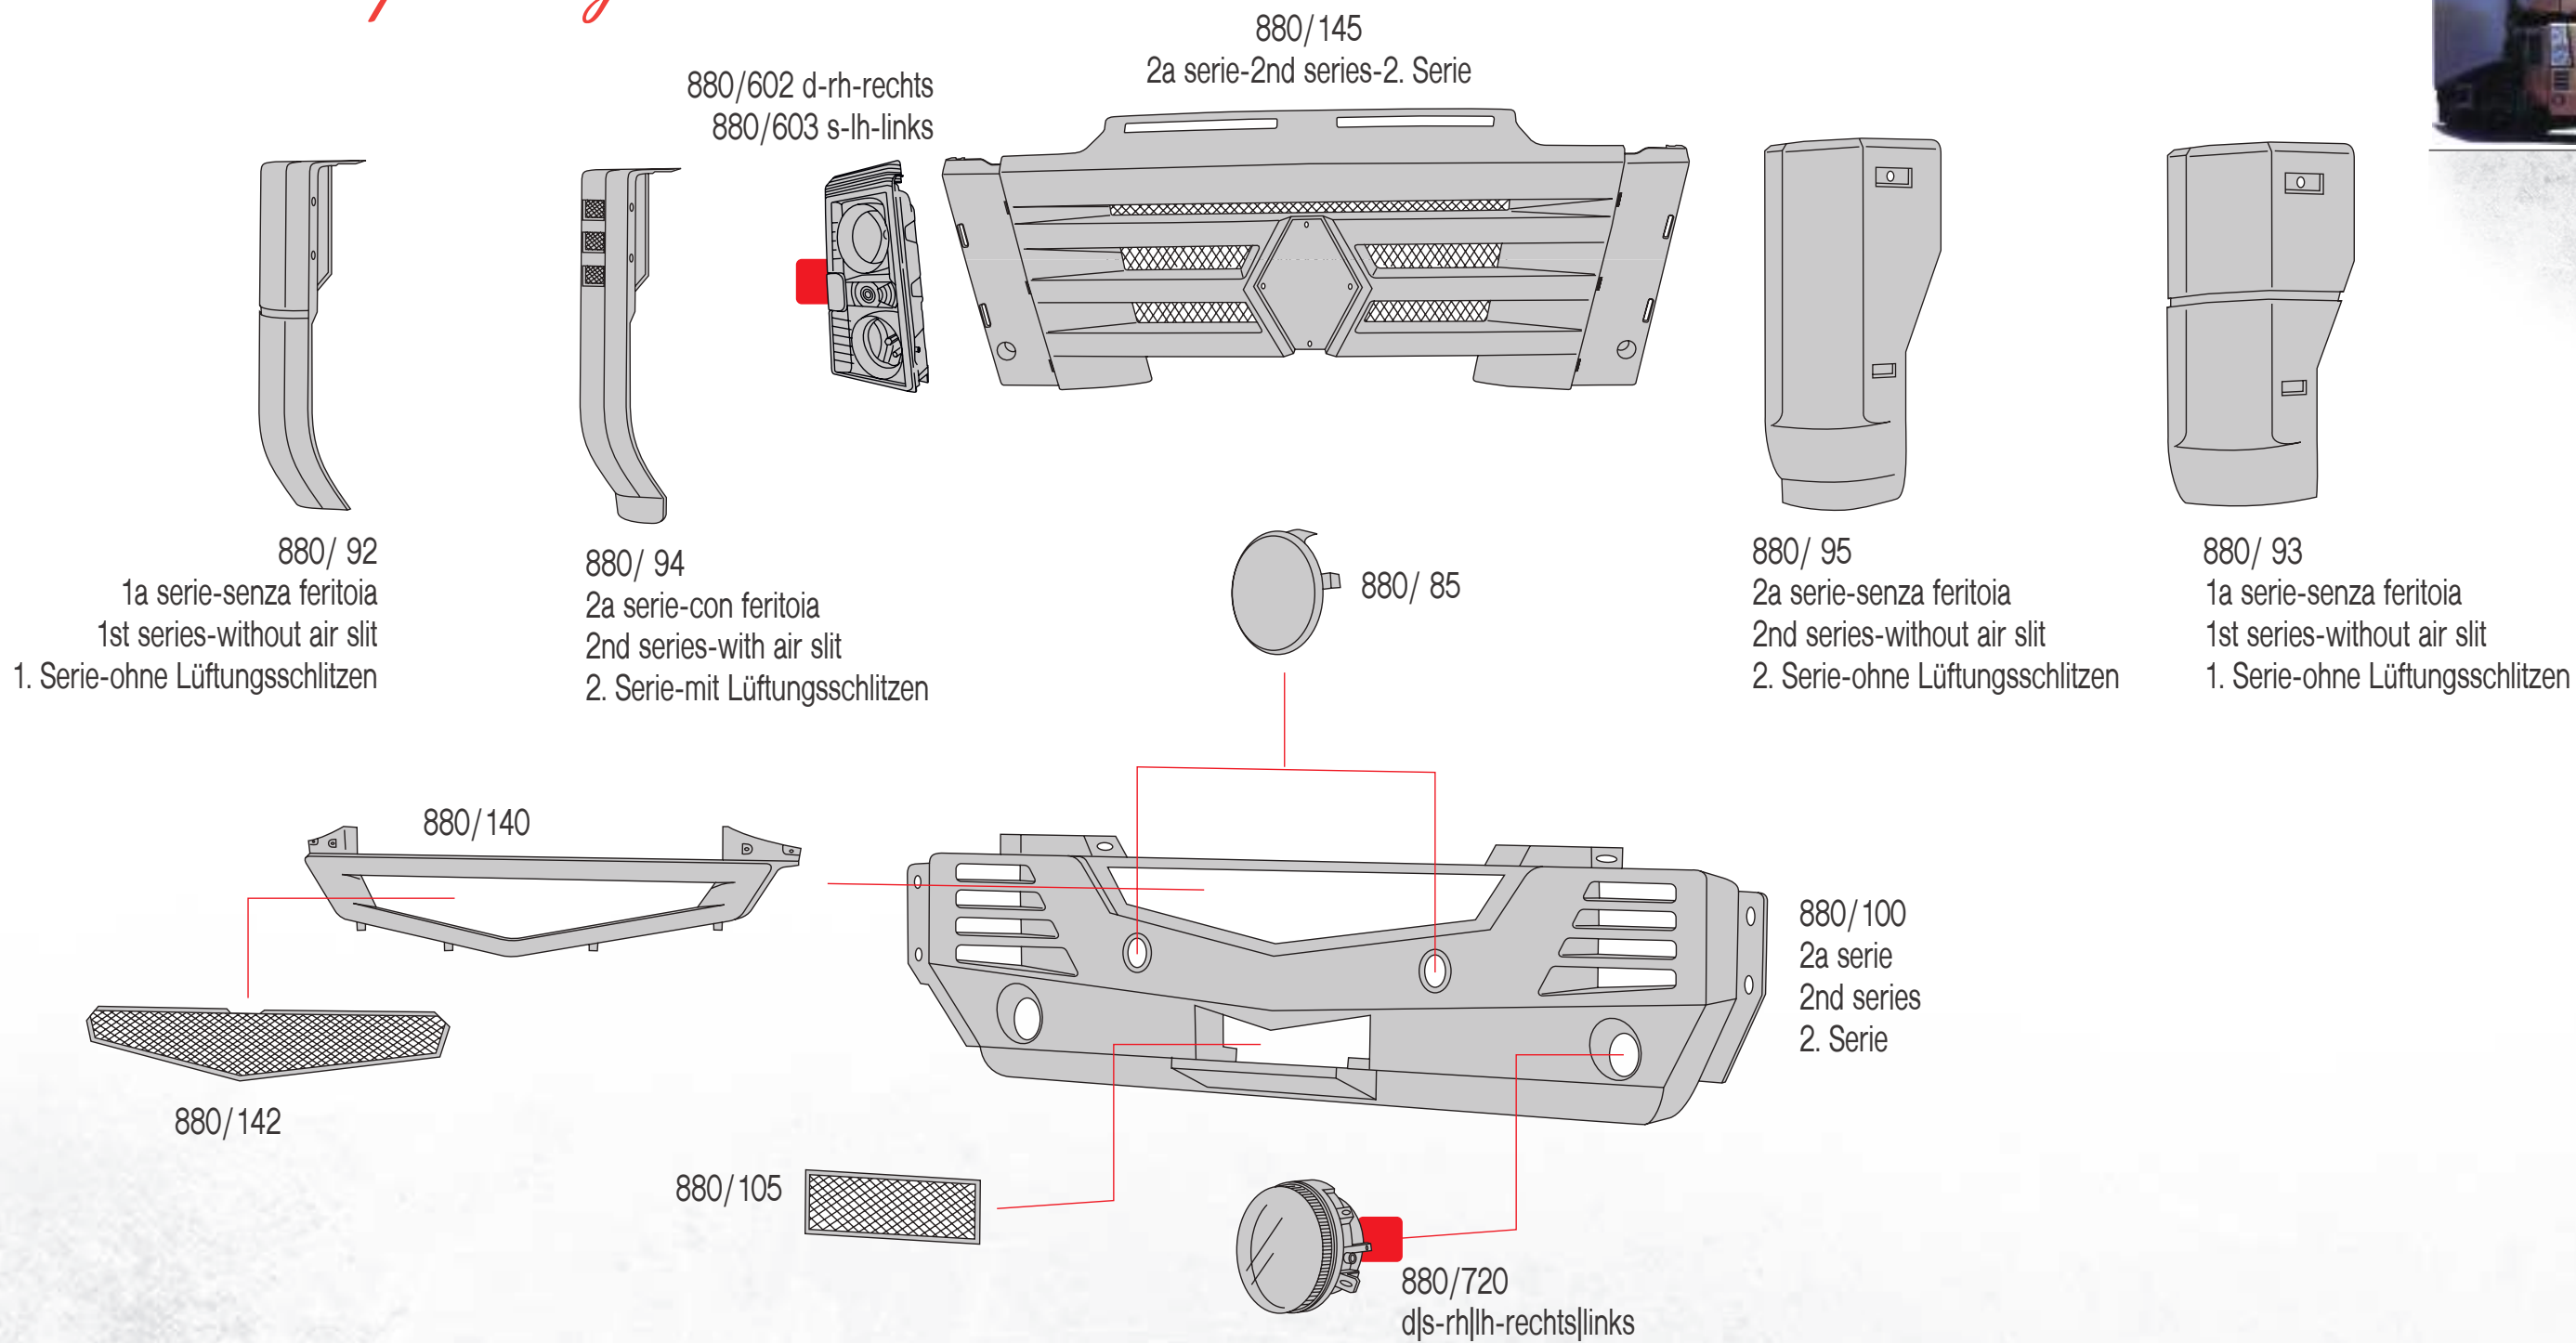

suitable to
RENAULT KERAX

880/602 d-rh-rechts | 880/603 s-lh-links

(2000→) 880/720 d|s-rh|lh-rechts|links

(2000→)

suitable to

RENAULT MODEL AE 880 MAGNUM

Cod. Covind Covind Ref.	Cod. Originale O.E.M. Ref.	Cod. Covind Covind Ref.	Cod. Originale O.E.M. Ref.	Cod. Covind Covind Ref.	Cod. Originale O.E.M. Ref.	Cod. Covind Covind Ref.	Cod. Originale O.E.M. Ref.	Cod. Covind Covind Ref.	Cod. Originale O.E.M. Ref.
146/ 80	1884483	146/335	2241545	SCR/600	2442631				
146/ 81	1884482	146/338	2442637	SCR/601	2442629				
146/ 84	1865186	146/338	2241544	SCR/700	2080689				
146/ 85	1865188	146/600	2248114	SCR/700	1446356				
146/ 88	2127432	146/600	1446354	SCR/700	1852573				
146/ 89	2127431	146/600	1852570	SCR/701	2080688				
146/ 90	1865181	146/601	2248103	SCR/701	1446355				
146/ 91	2126392	146/601	1446353	SCR/701	1852572				
146/132	1884486	146/601	1852569						
146/133	1884485	146/610	2416137						
146/134	1885996	146/611	2416136						
146/135	1871667	146/850	1885949						
146/150	1875851	146/851	1930805						
146/151	1870598	146/852	1930806						
146/152	1870599	146/853	1930811						
146/159	-	146/854	1930812						
146/192	1923743	146/855	1875843						
146/193	1923742	SCR/ 96	1523509						
146/194	1865183	SCR/ 97	1523508						
146/195	1865182	SCR/ 98	1786693						
146/196	1926448	SCR/ 99	1786692						
146/255	1875843	SCR/133	2442689						
146/258	1875846	SCR/154	1936675						
146/259	1875847	SCR/155	1936674						
146/265	1885940	SCR/232	1431585						
146/335	2442638	SCR/233	1431584						