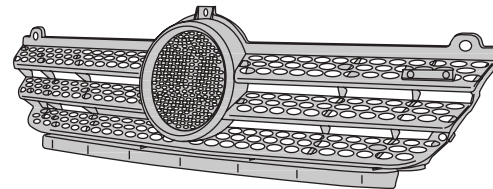

suitable to

MERCEDES-BENZ SPRINTER (2006-2013)

terza serie
third series
dritte serie

209/150
guida sinistra
lh drive
Linkslenker
209/135
guida destra
rh drive
Rechtslenker

209/134

209/133

209/145

209/130