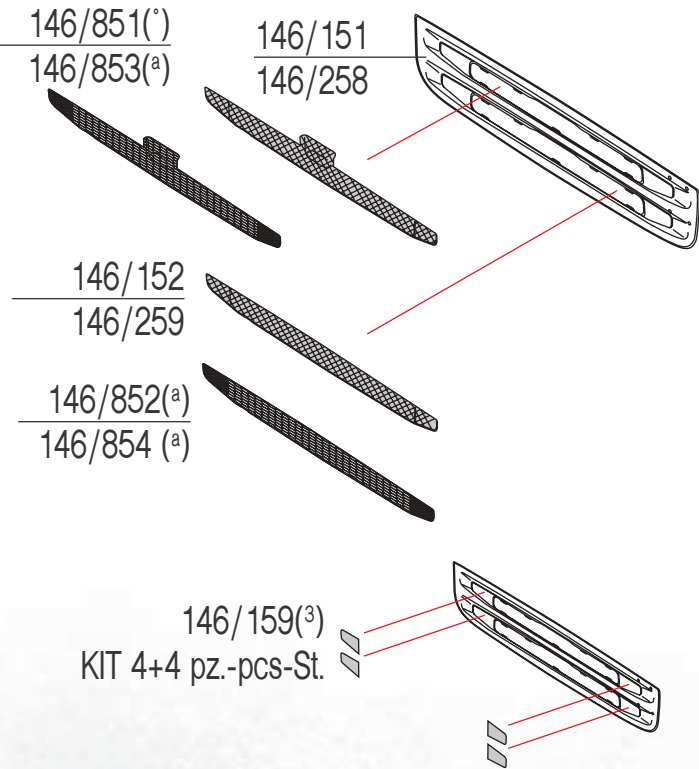

COVIND

unlimited quality

- (³) adesivo - adhesive - selbstklebend
- (^{**}) per paraurti alto - for high bumper - für hohe Stoßfänger
- (°) per paraurti basso - for low bumper - für niedrigen Stoßfänger
- ([*]) larghezza telaio mm 1020 - chassis width 1020 mm
  Chassis: Breite 1020 Millimeter (mm)
- ([*]) larghezza telaio mm 1140 - chassis width 1140 mm
  Chassis: Breite 1140 Millimeter (mm)
- (^a) variante V8, fori Ø 8mm - V8 versions, holes Ø 8mm
  V8 versions, Ø 8mm Löcher