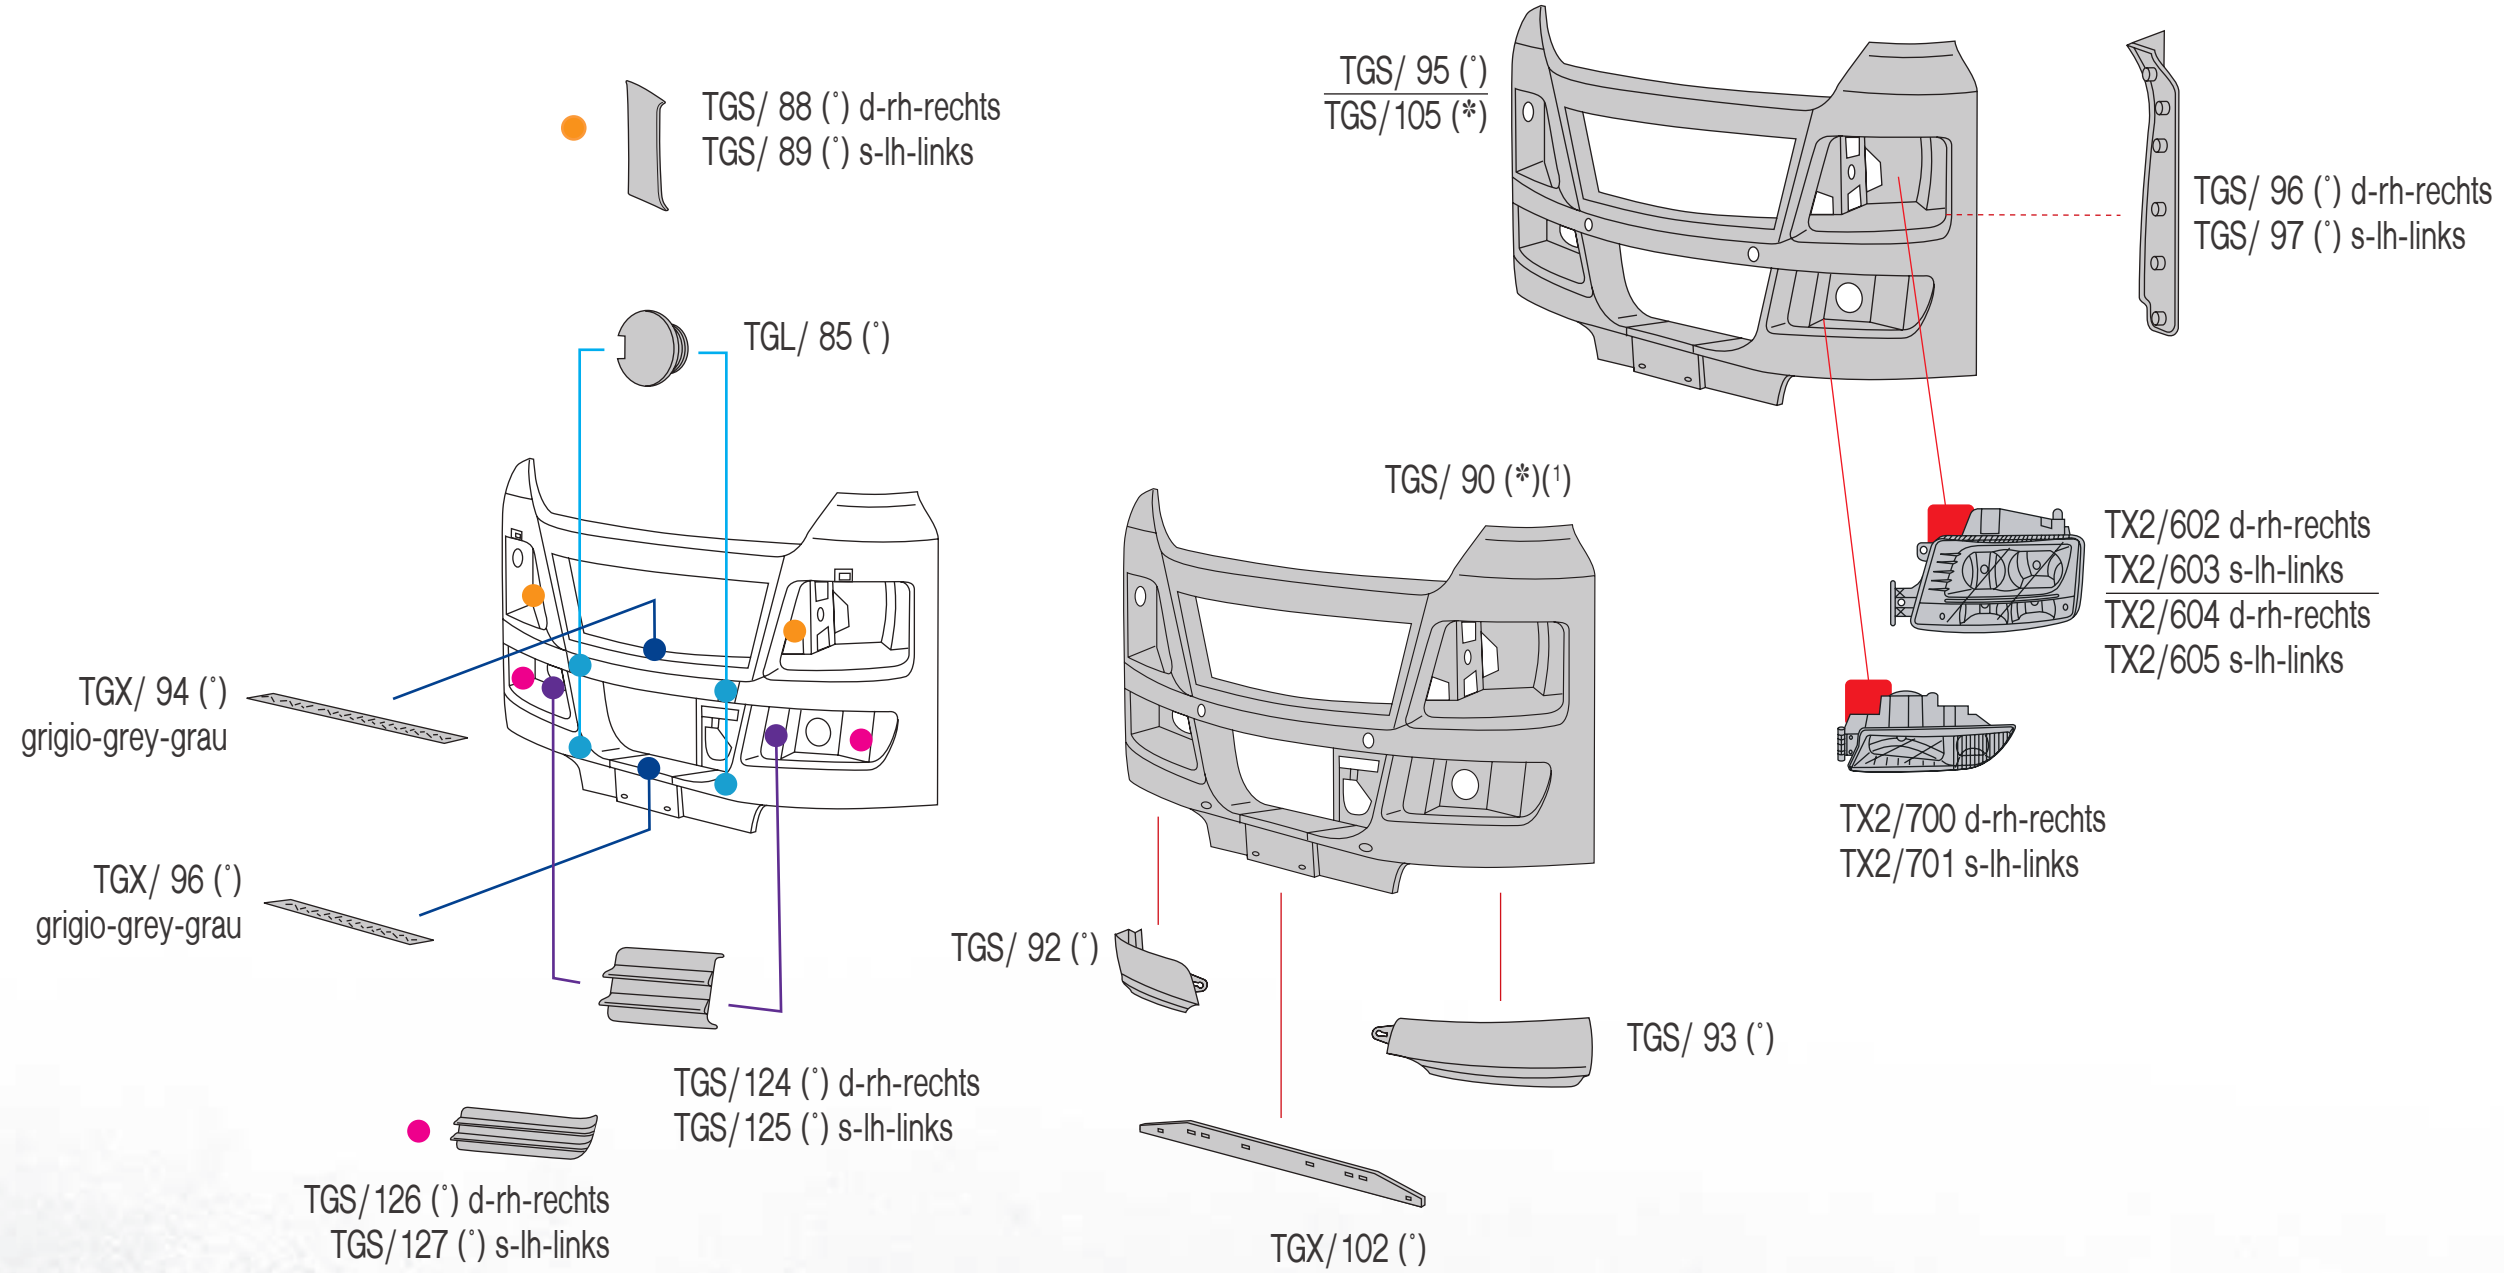

TX2/700 d-rh-rechts | TX2/701 s-lh-links

(2008→)

H4

H3

E

TX2/602 d-rh-rechts | TX2/603 s-lh-links

TGS Euro 6

H7

H7

LED

E

CON LUCI DI PARCHEGGIO A LED
WITH LED PARKING
MIT PARKLICHT (LED)

TX2/604 d-rh-rechts | TX2/605 s-lh-links

TGS Euro 6

H7

H7

H21

LED

DRL

E

CON LUCI DI PARCHEGGIO A LED
WITH LED PARKING
MIT PARKLICHT (LED)

(*) verniciato - painted - strukturlackiert

(°) grezzo - unprocessed - roh

(1) predisposto per Active Cruise Control - Active Cruise Control suitable
mit Aufnahme Abstandsregelung

suitable to
MAN TGS