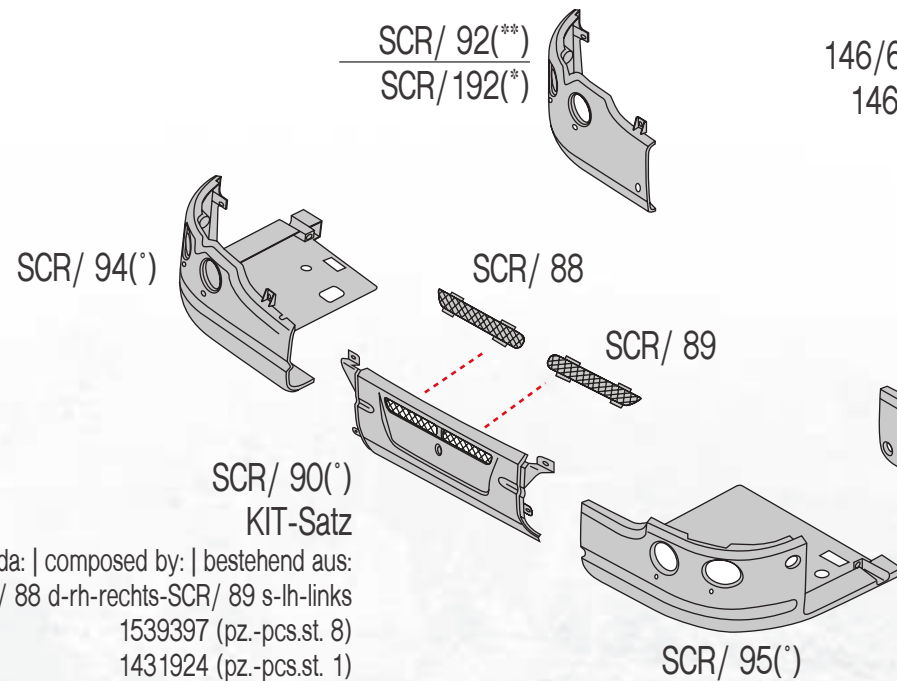

SCR/153
KIT-Satz
composto da: | composed by: | bestehend aus:
SCR/150 + SCR/151 + SCR/152

SCR/90(*)
KIT-Satz
composto da: | composed by: | bestehend aus:
SCR/88 d-rh-rechts-SCR/89 s-lh-links
1539397 (pz.-pcs.st. 8)
1431924 (pz.-pcs.st. 1)