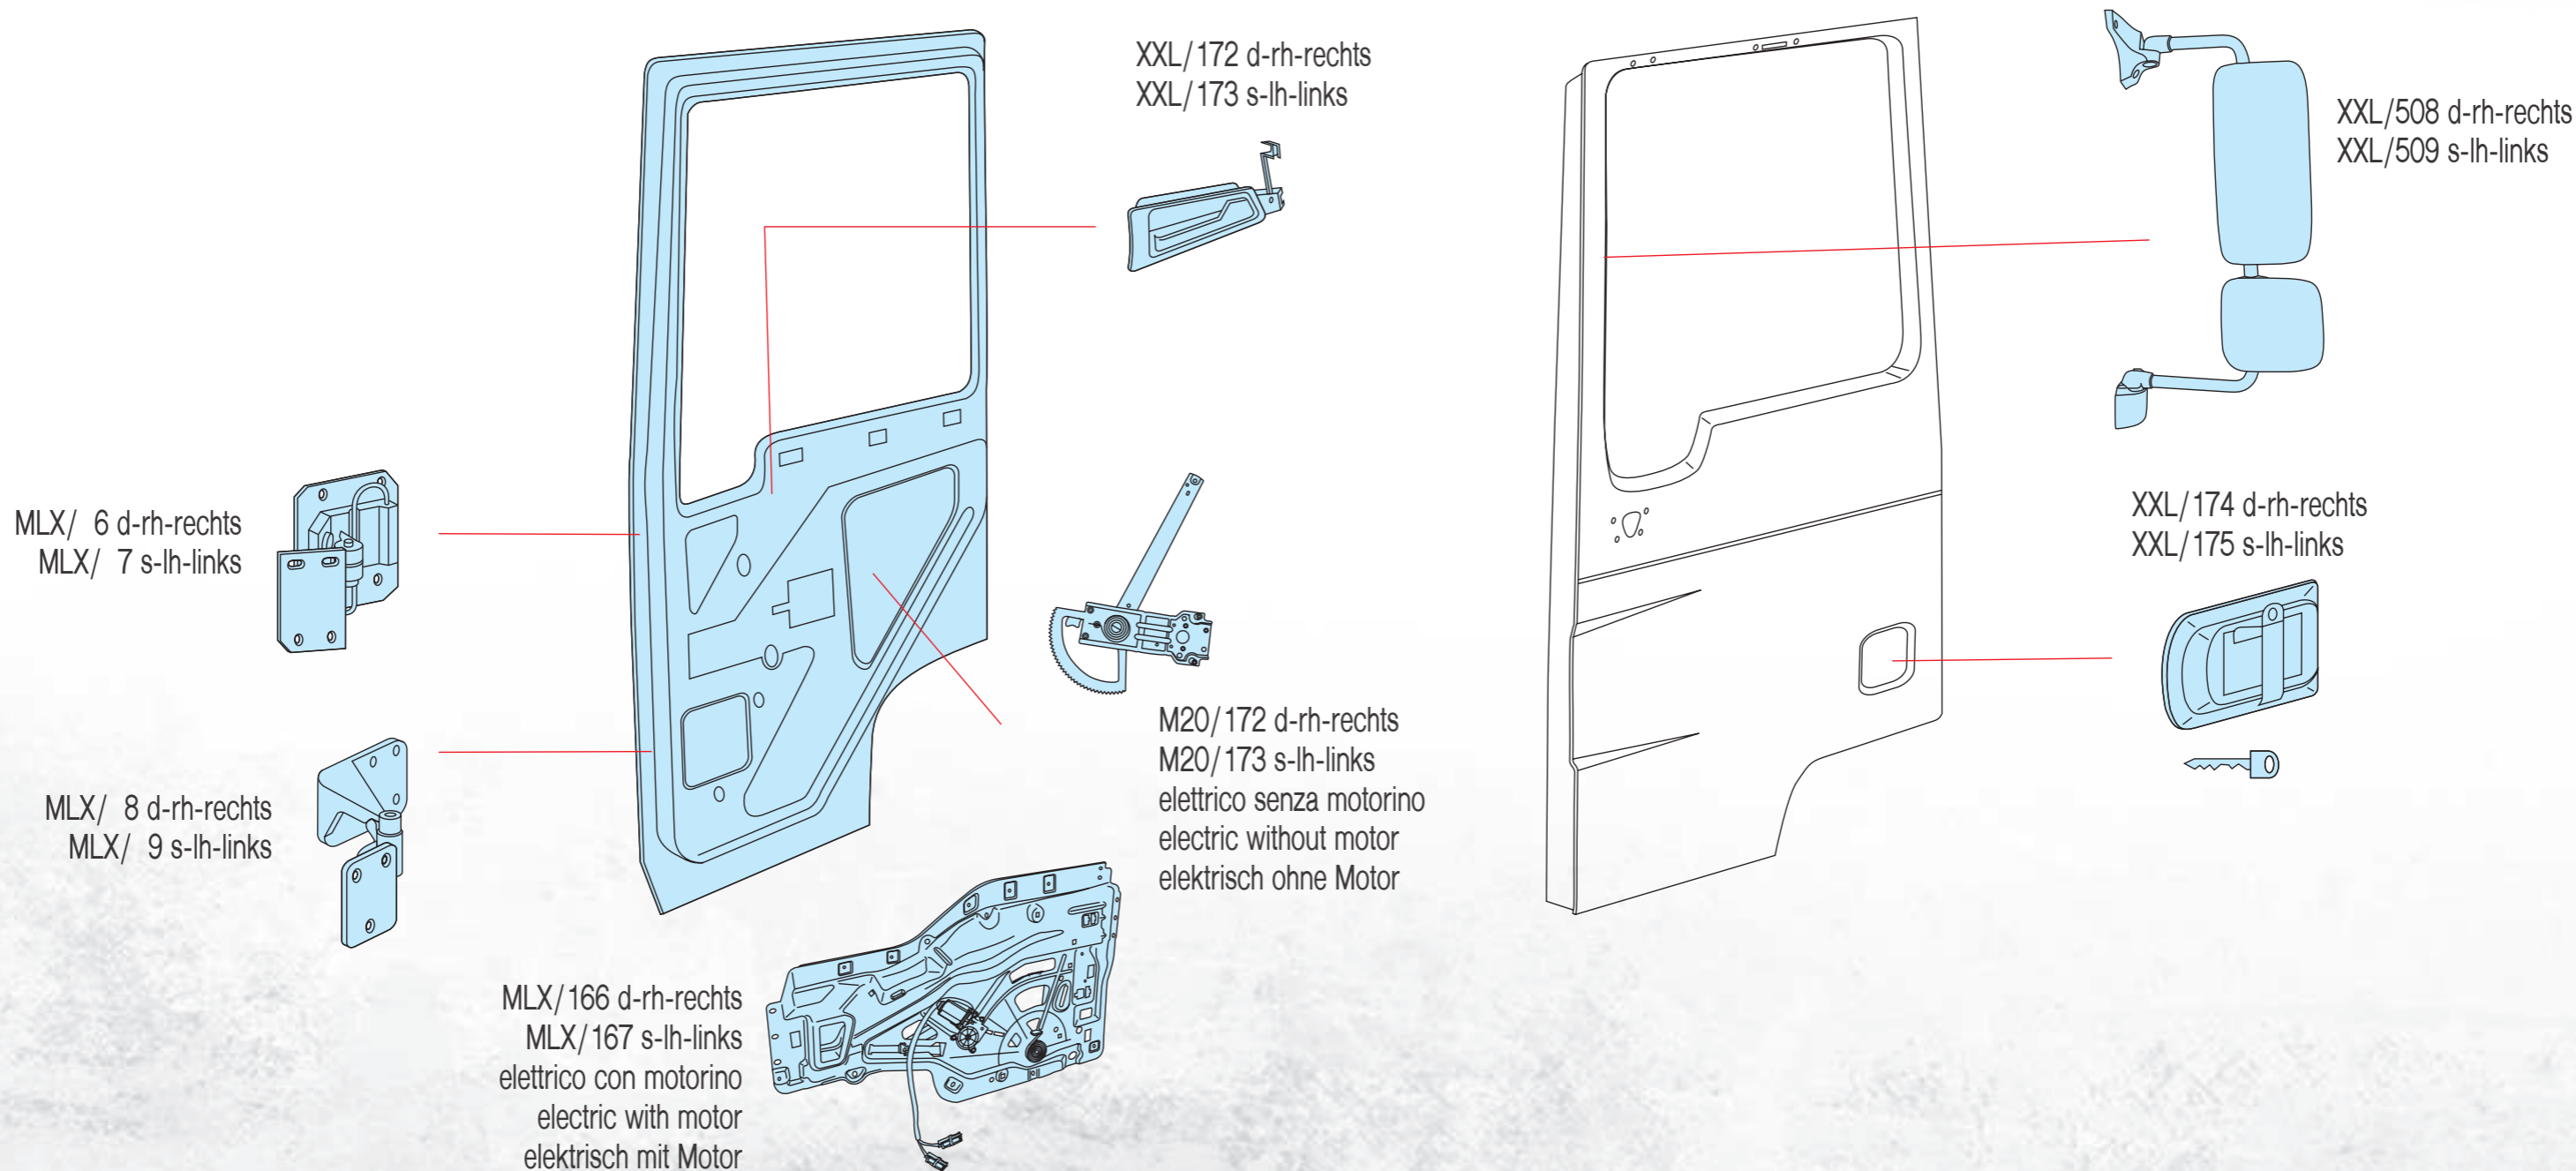

MLX/ 2 d-rh-rechts	MLX/ 4 d-rh-rechts
MLX/ 3 s-lh-links	MLX/ 5 s-lh-links
senza cerniere	con cerniere
without hinges	with hinges
ohne Türscharniere	mit Türscharniere

suitable to
MAN TGA M-L-X