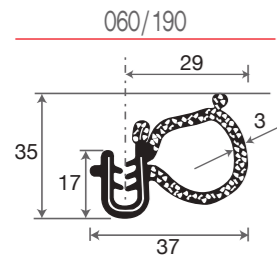

COVIND

unlimited quality