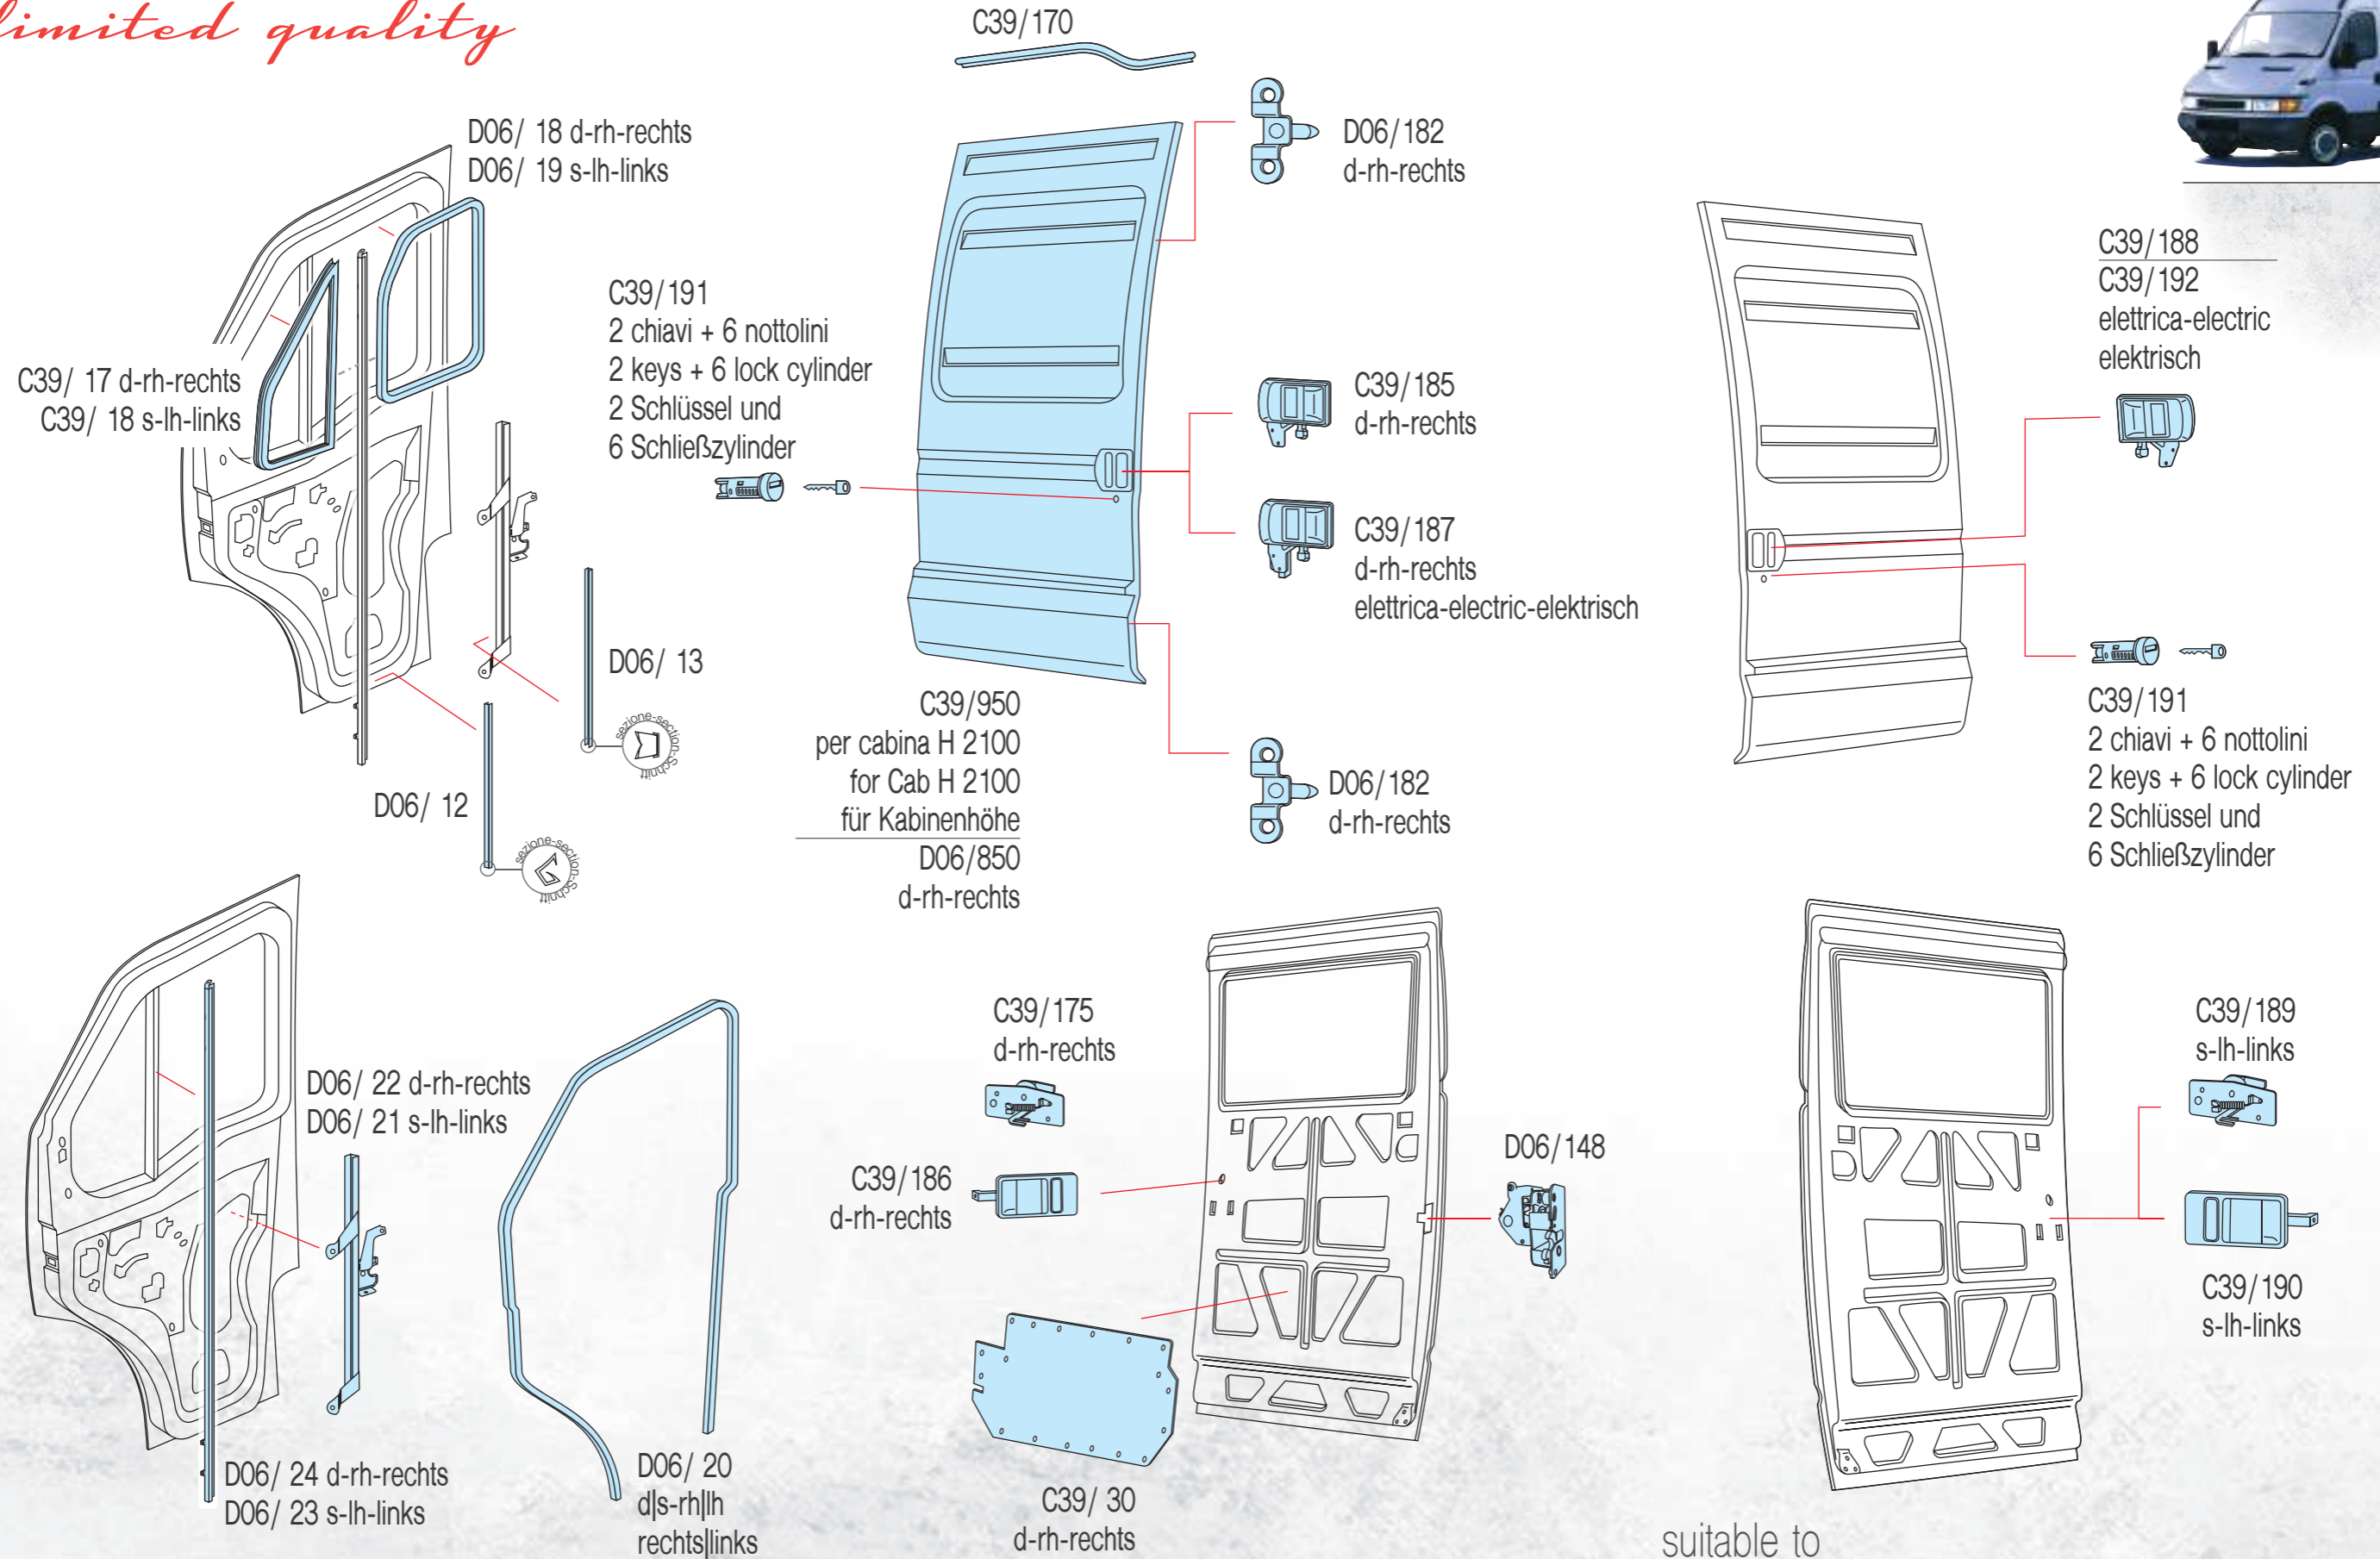

C39/ 12 d-rh-rechts  
C39/ 13 s-lh-links  
per alzavetro elettrico  
for electric window lifter  
für elektrischen Fensterheber

suitable to

**IVECO** DAILY S-2000

suitable to  
**IVECO** DAILY S-2000

suitable to  
**IVECO** DAILY S-2000