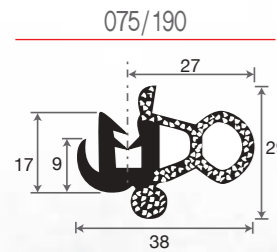

COVIND

unlimited quality