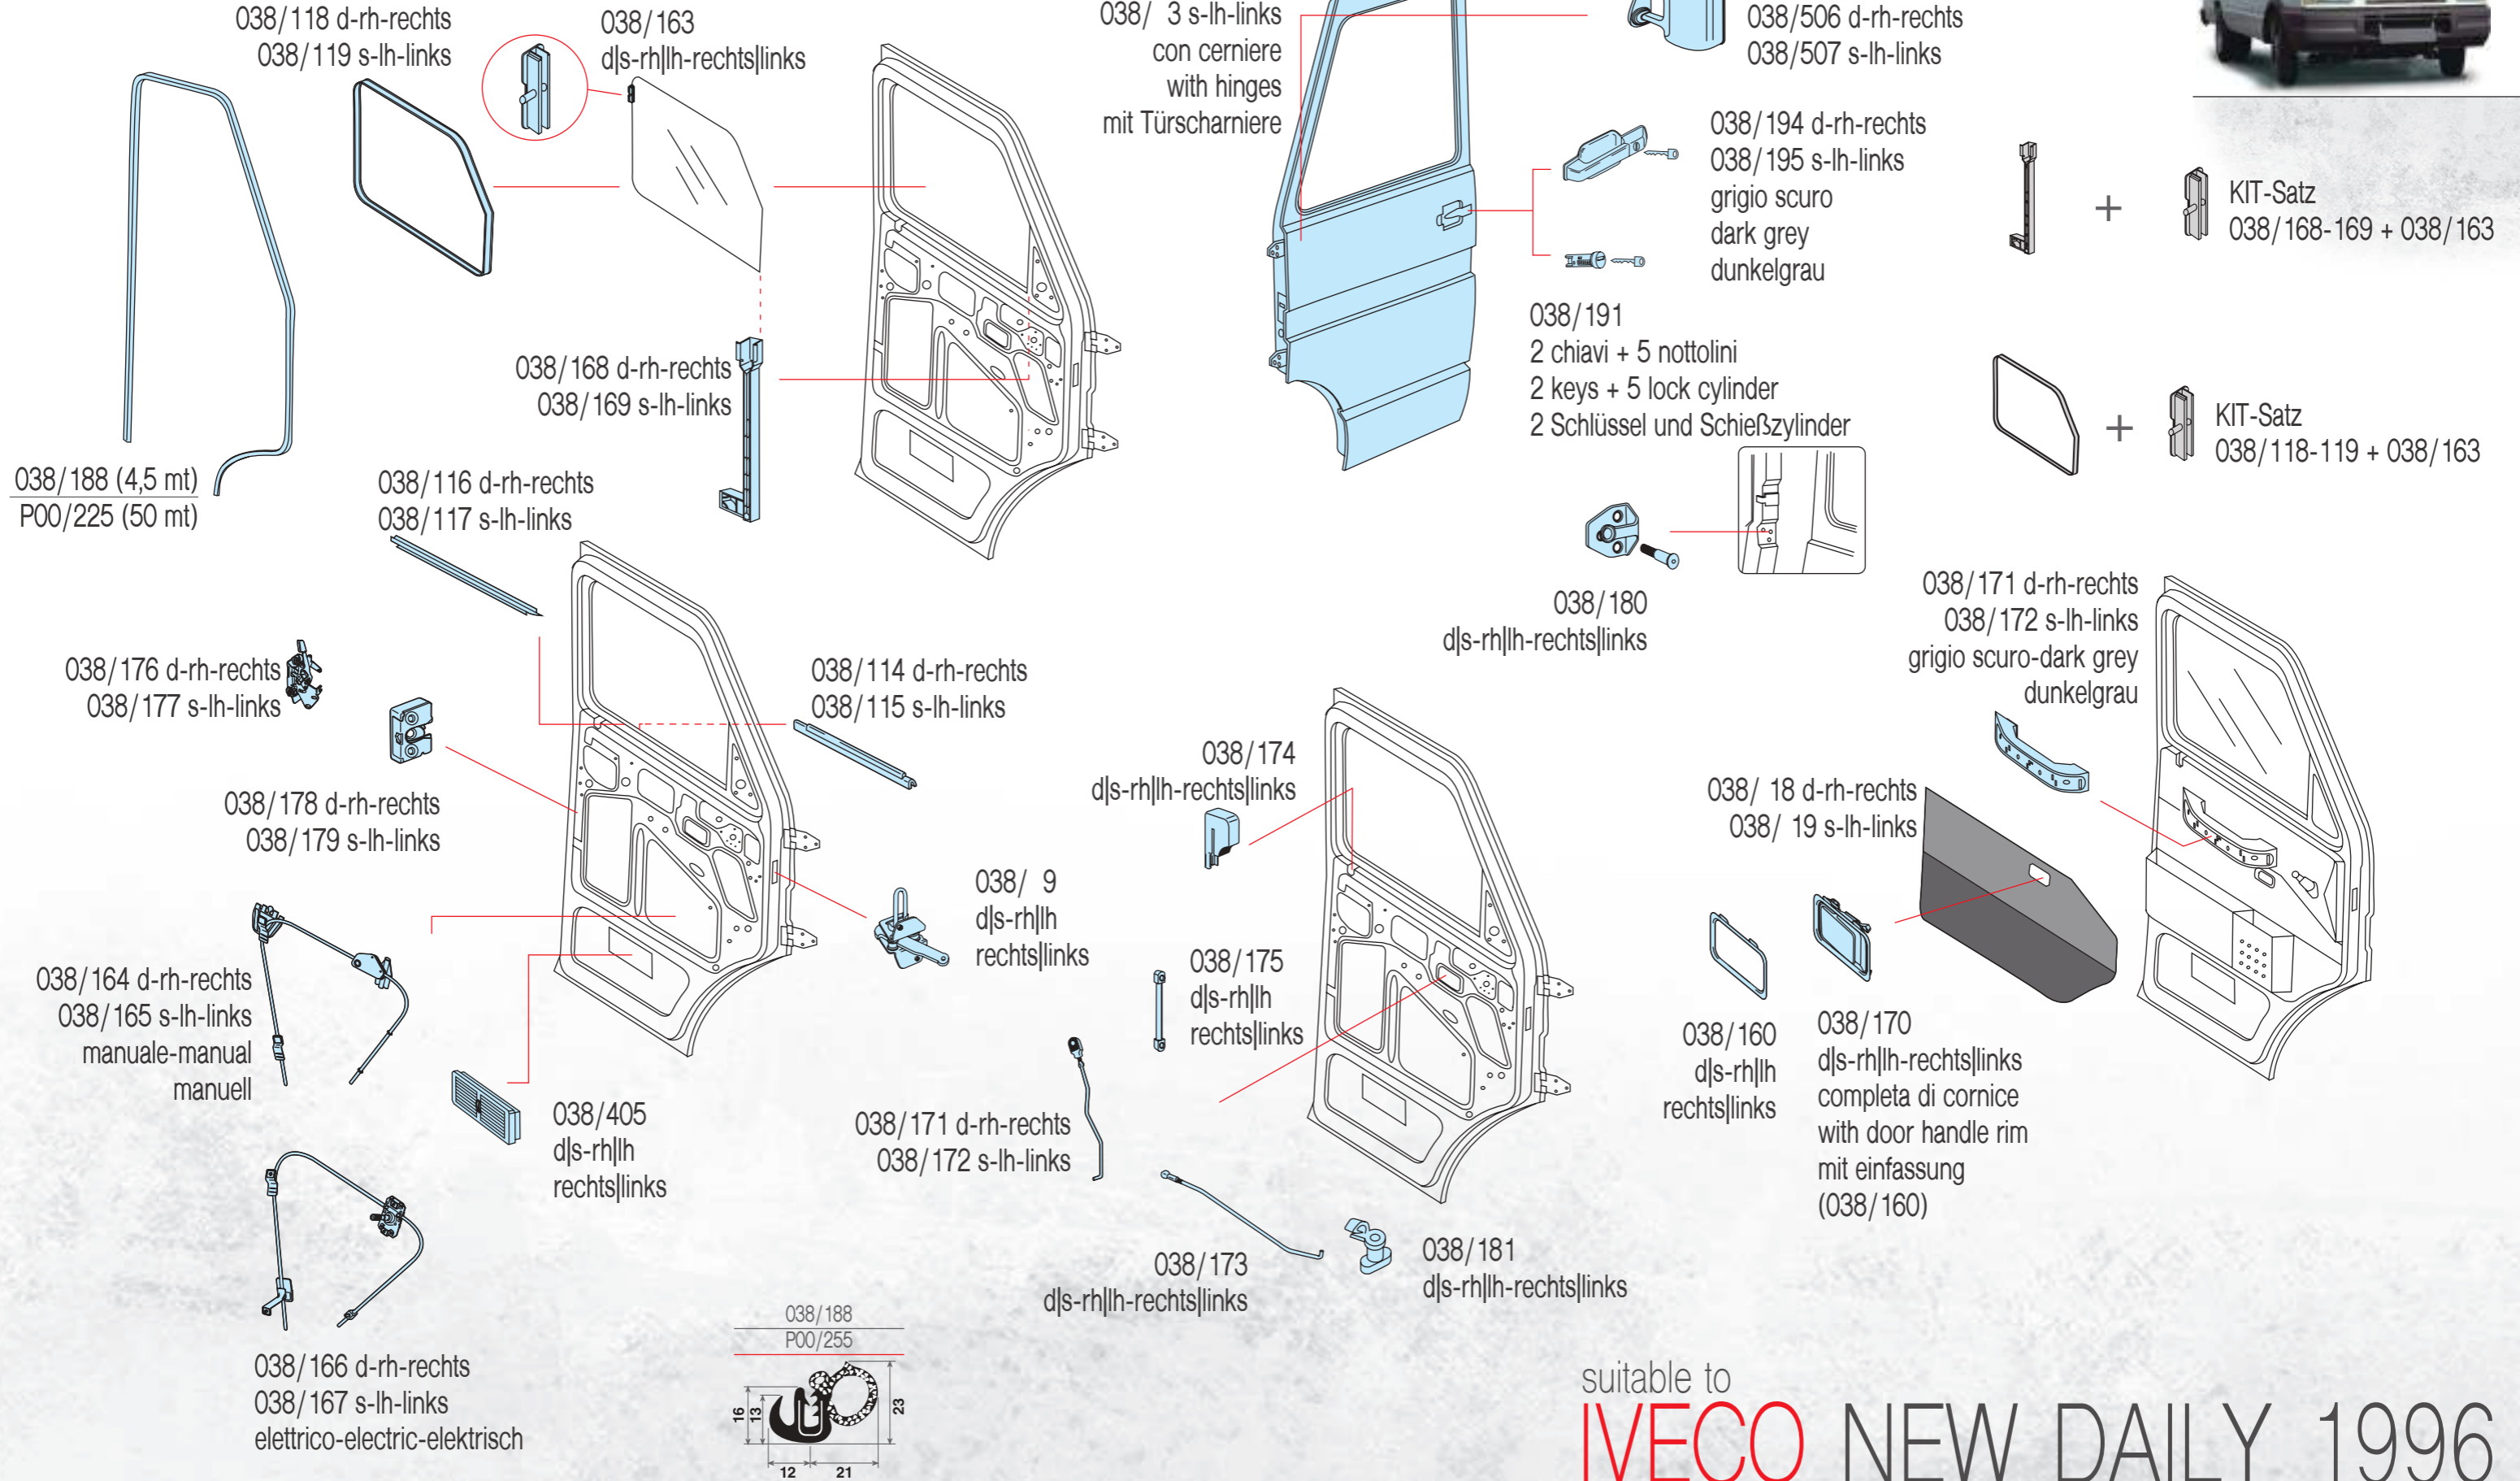

COVIND

unlimited quality

suitable to
IVECO NEW DAILY 1996