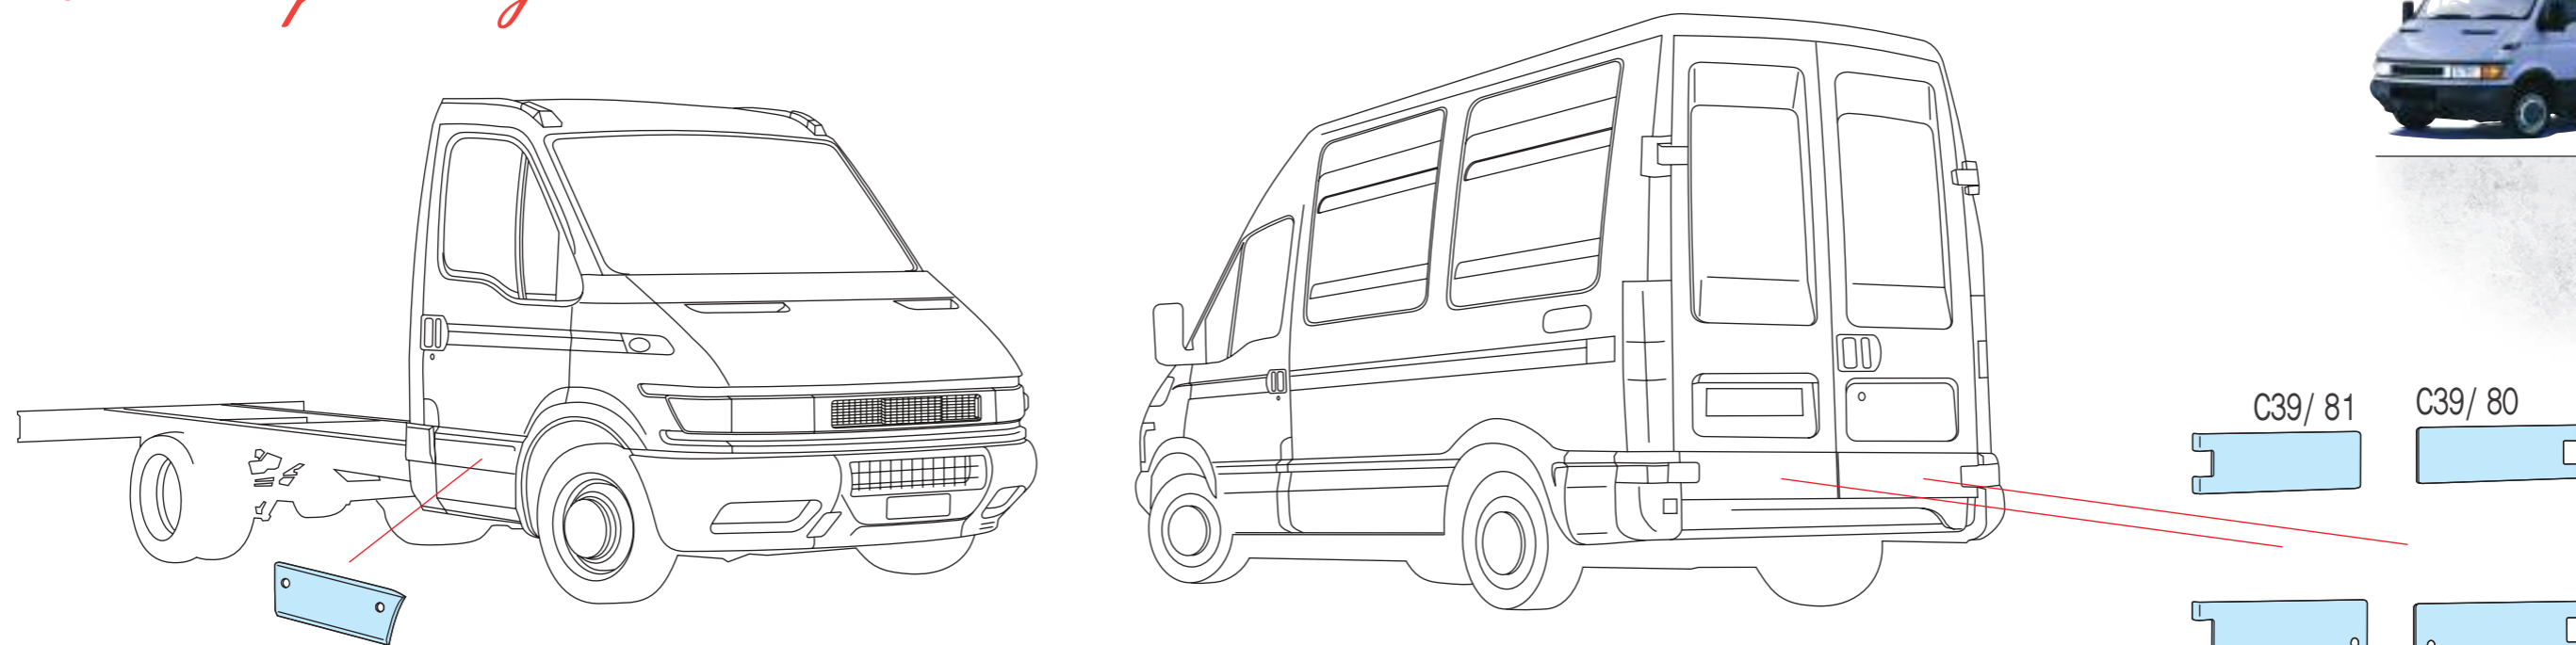

C39/206 d-rh-rechts
C39/207 s-lh-links

C39/221 d-rh-rechts
C39/222 s-lh-links

C39/226 d-rh-rechts
C39/228 s-lh-links

C39/223 d-rh-rechts
C39/224 s-lh-links

C39/220
d-rh-rechts

C39/202 d-rh-rechts
C39/203 s-lh-links

suitable to
IVECO DAILY S-2000