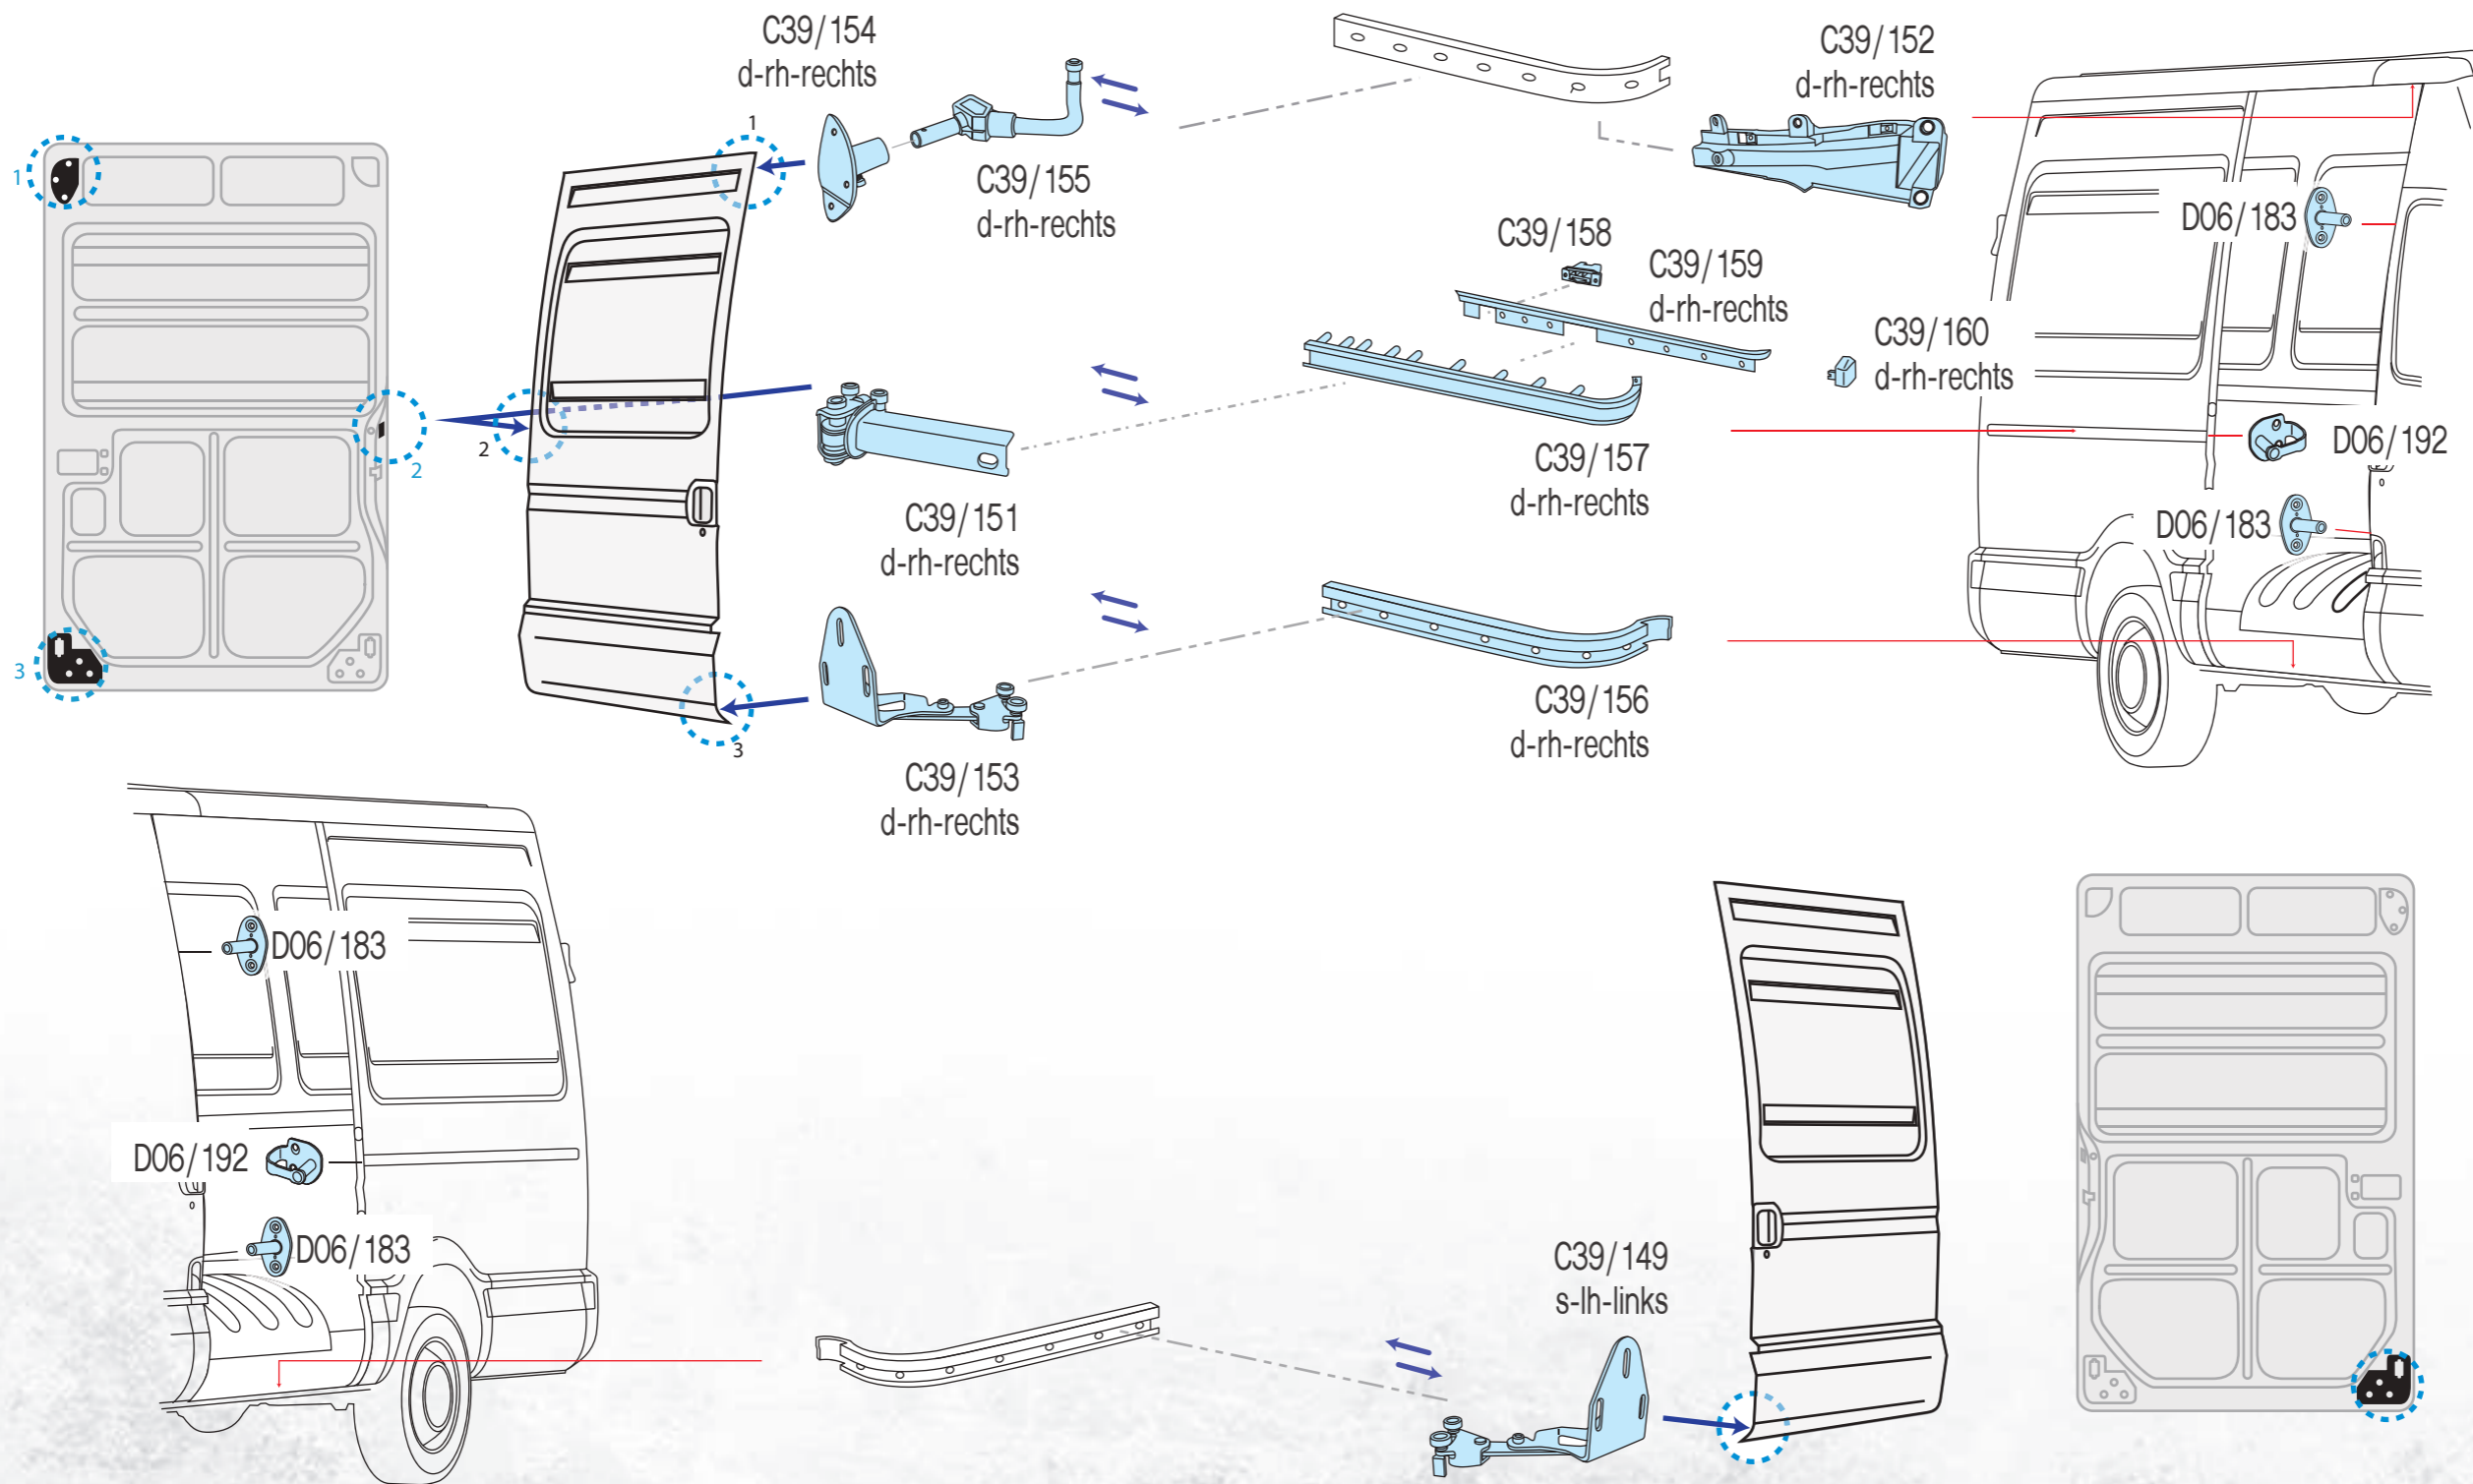

C39/ 12 d-rh-rechts  
C39/ 13 s-lh-links  
per alzavetro elettrico  
for electric window lifter  
für elektrischen Fensterheber

suitable to

**IVECO** DAILY S-2000

suitable to  
**IVECO** DAILY S-2000

suitable to  
**IVECO** DAILY S-2000