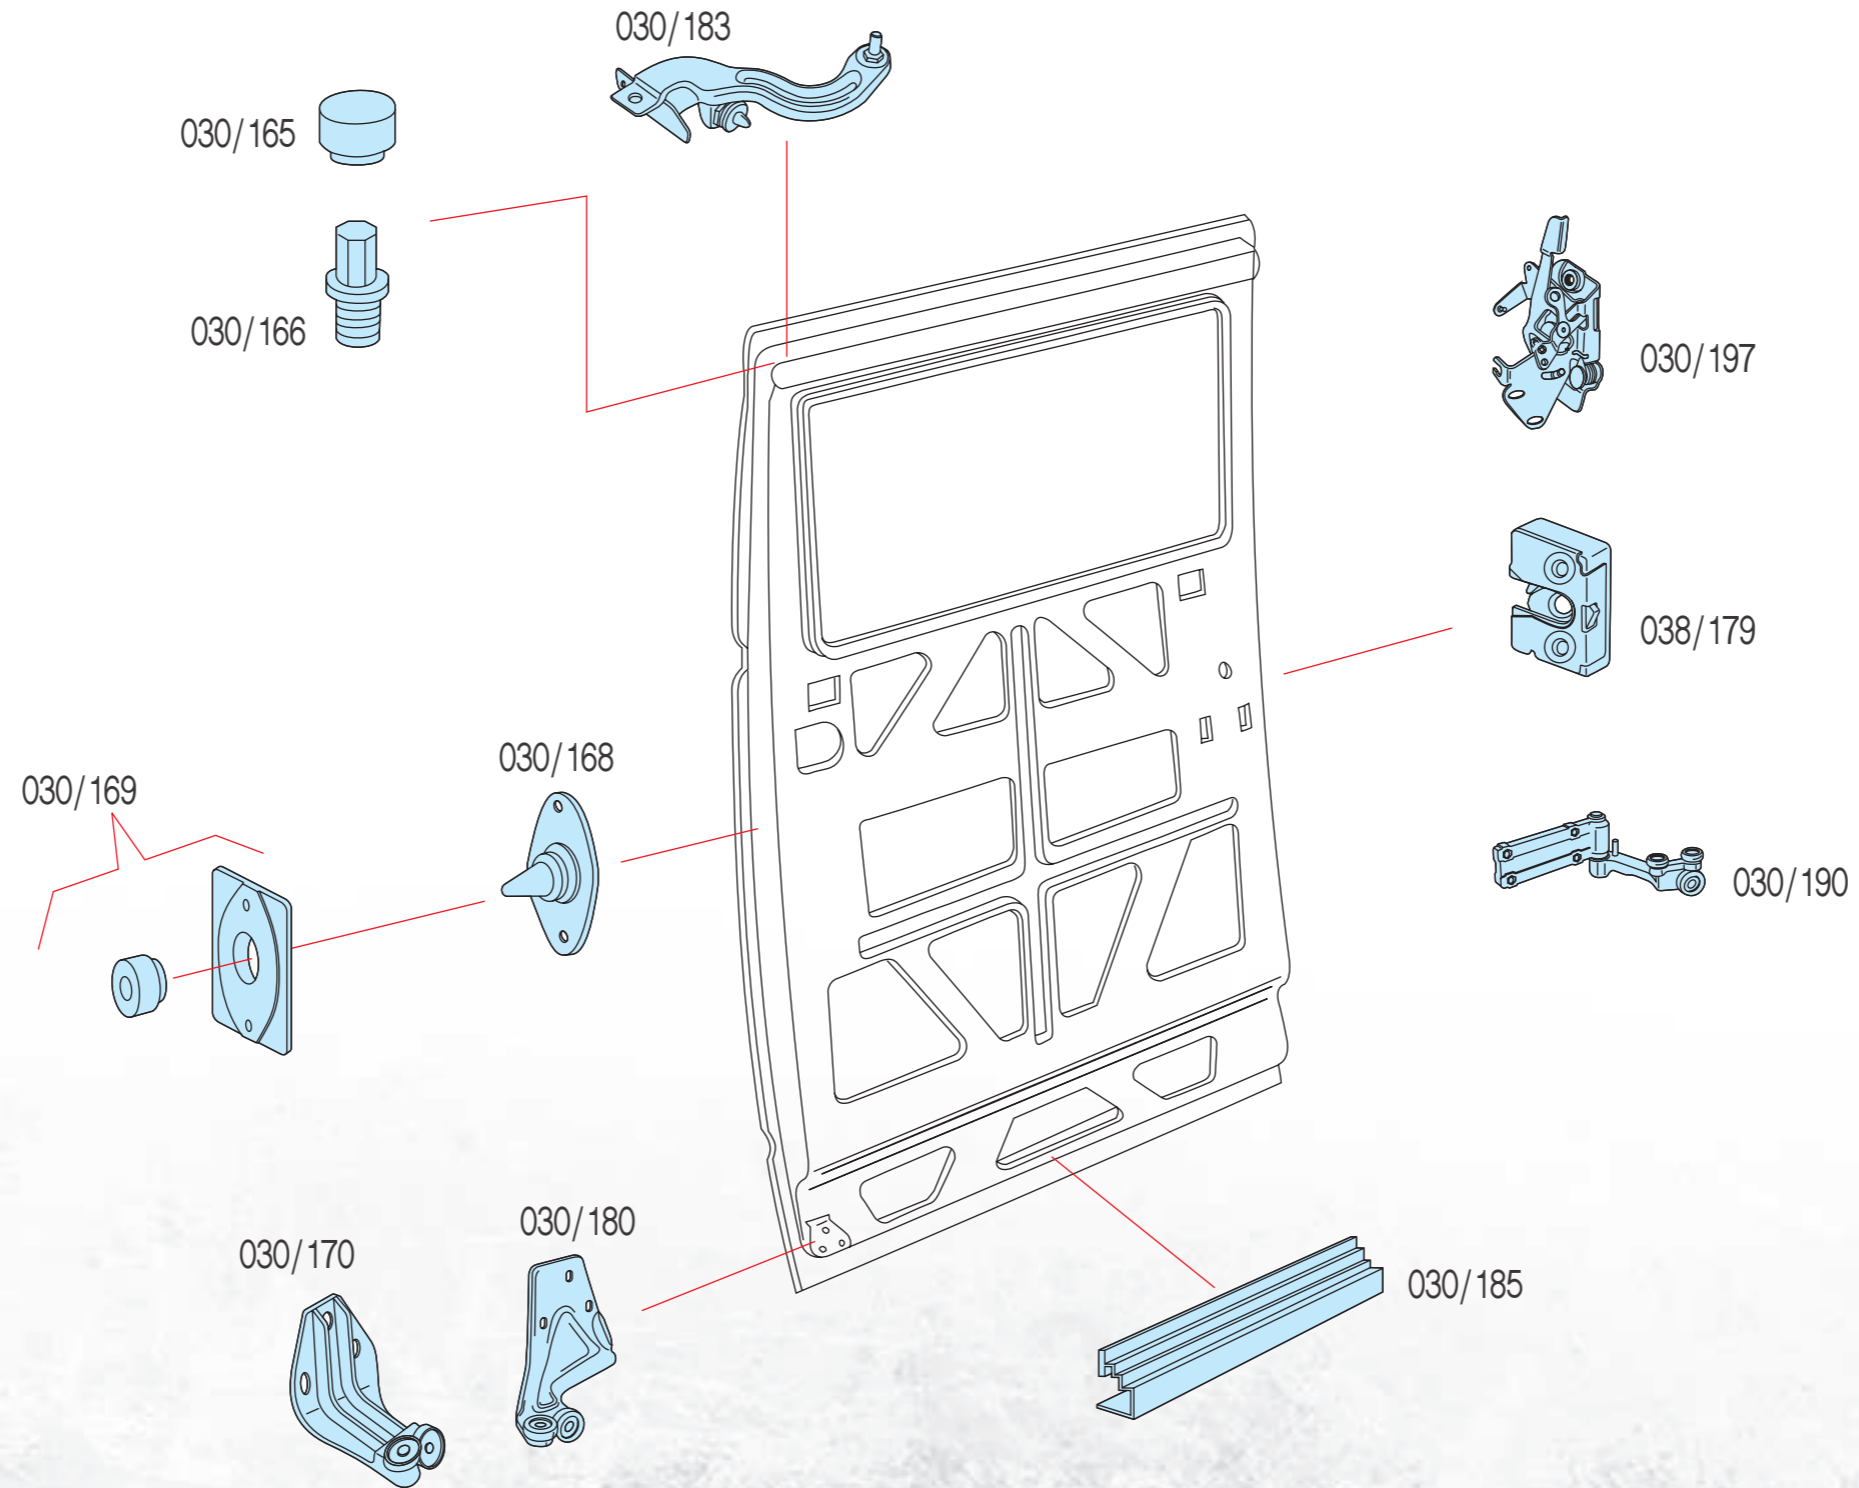

suitable to
IVECO NEW DAILY 1996