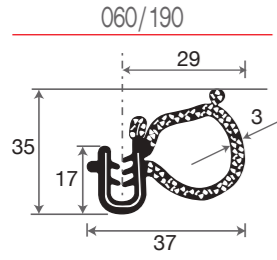

COVIND

unlimited quality