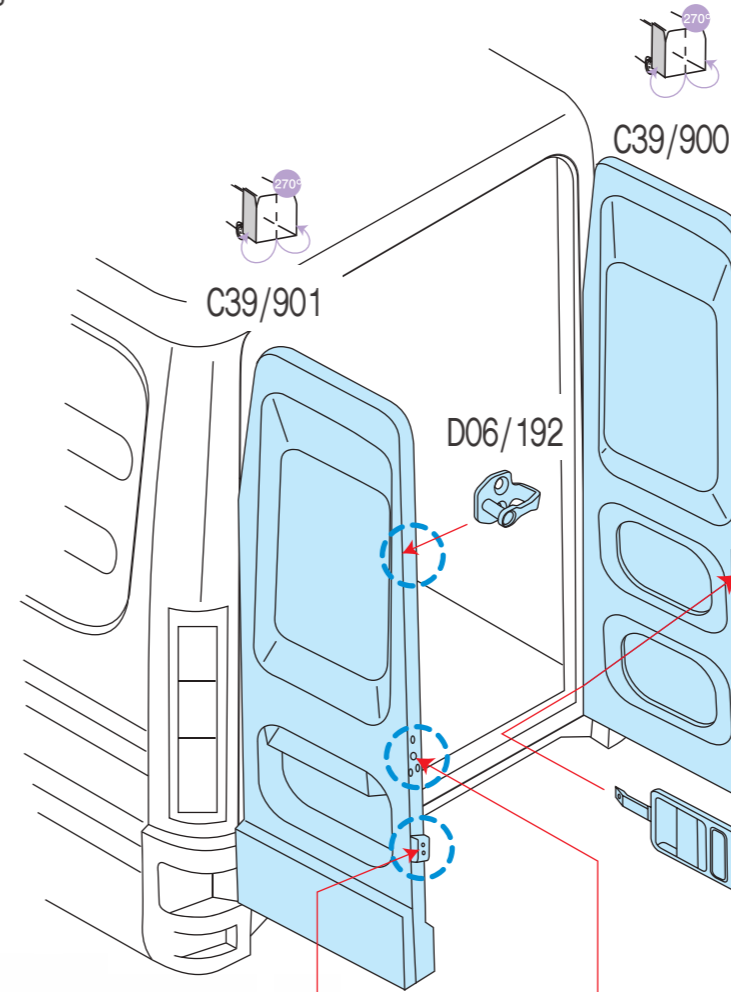

C39/901

C39/900

D06/192

C39/183
elettrica
electric
elektrisch

D06/148

C39/179
manuale
manual
manuell

C39/190

C39/174

D06/152

D06/190

suitable to

IVECO DAILY S-2000