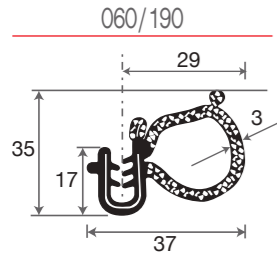

COVIND

unlimited quality