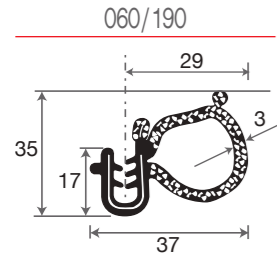

COVIND

unlimited quality