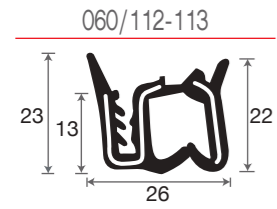

COVIND

unlimited quality