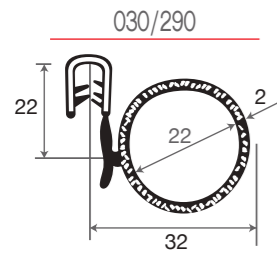

suitable to
IVECO NEW DAILY 1996