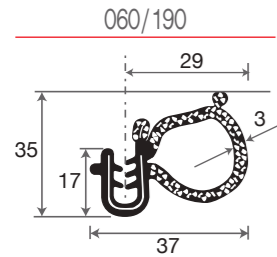

COVIND

unlimited quality