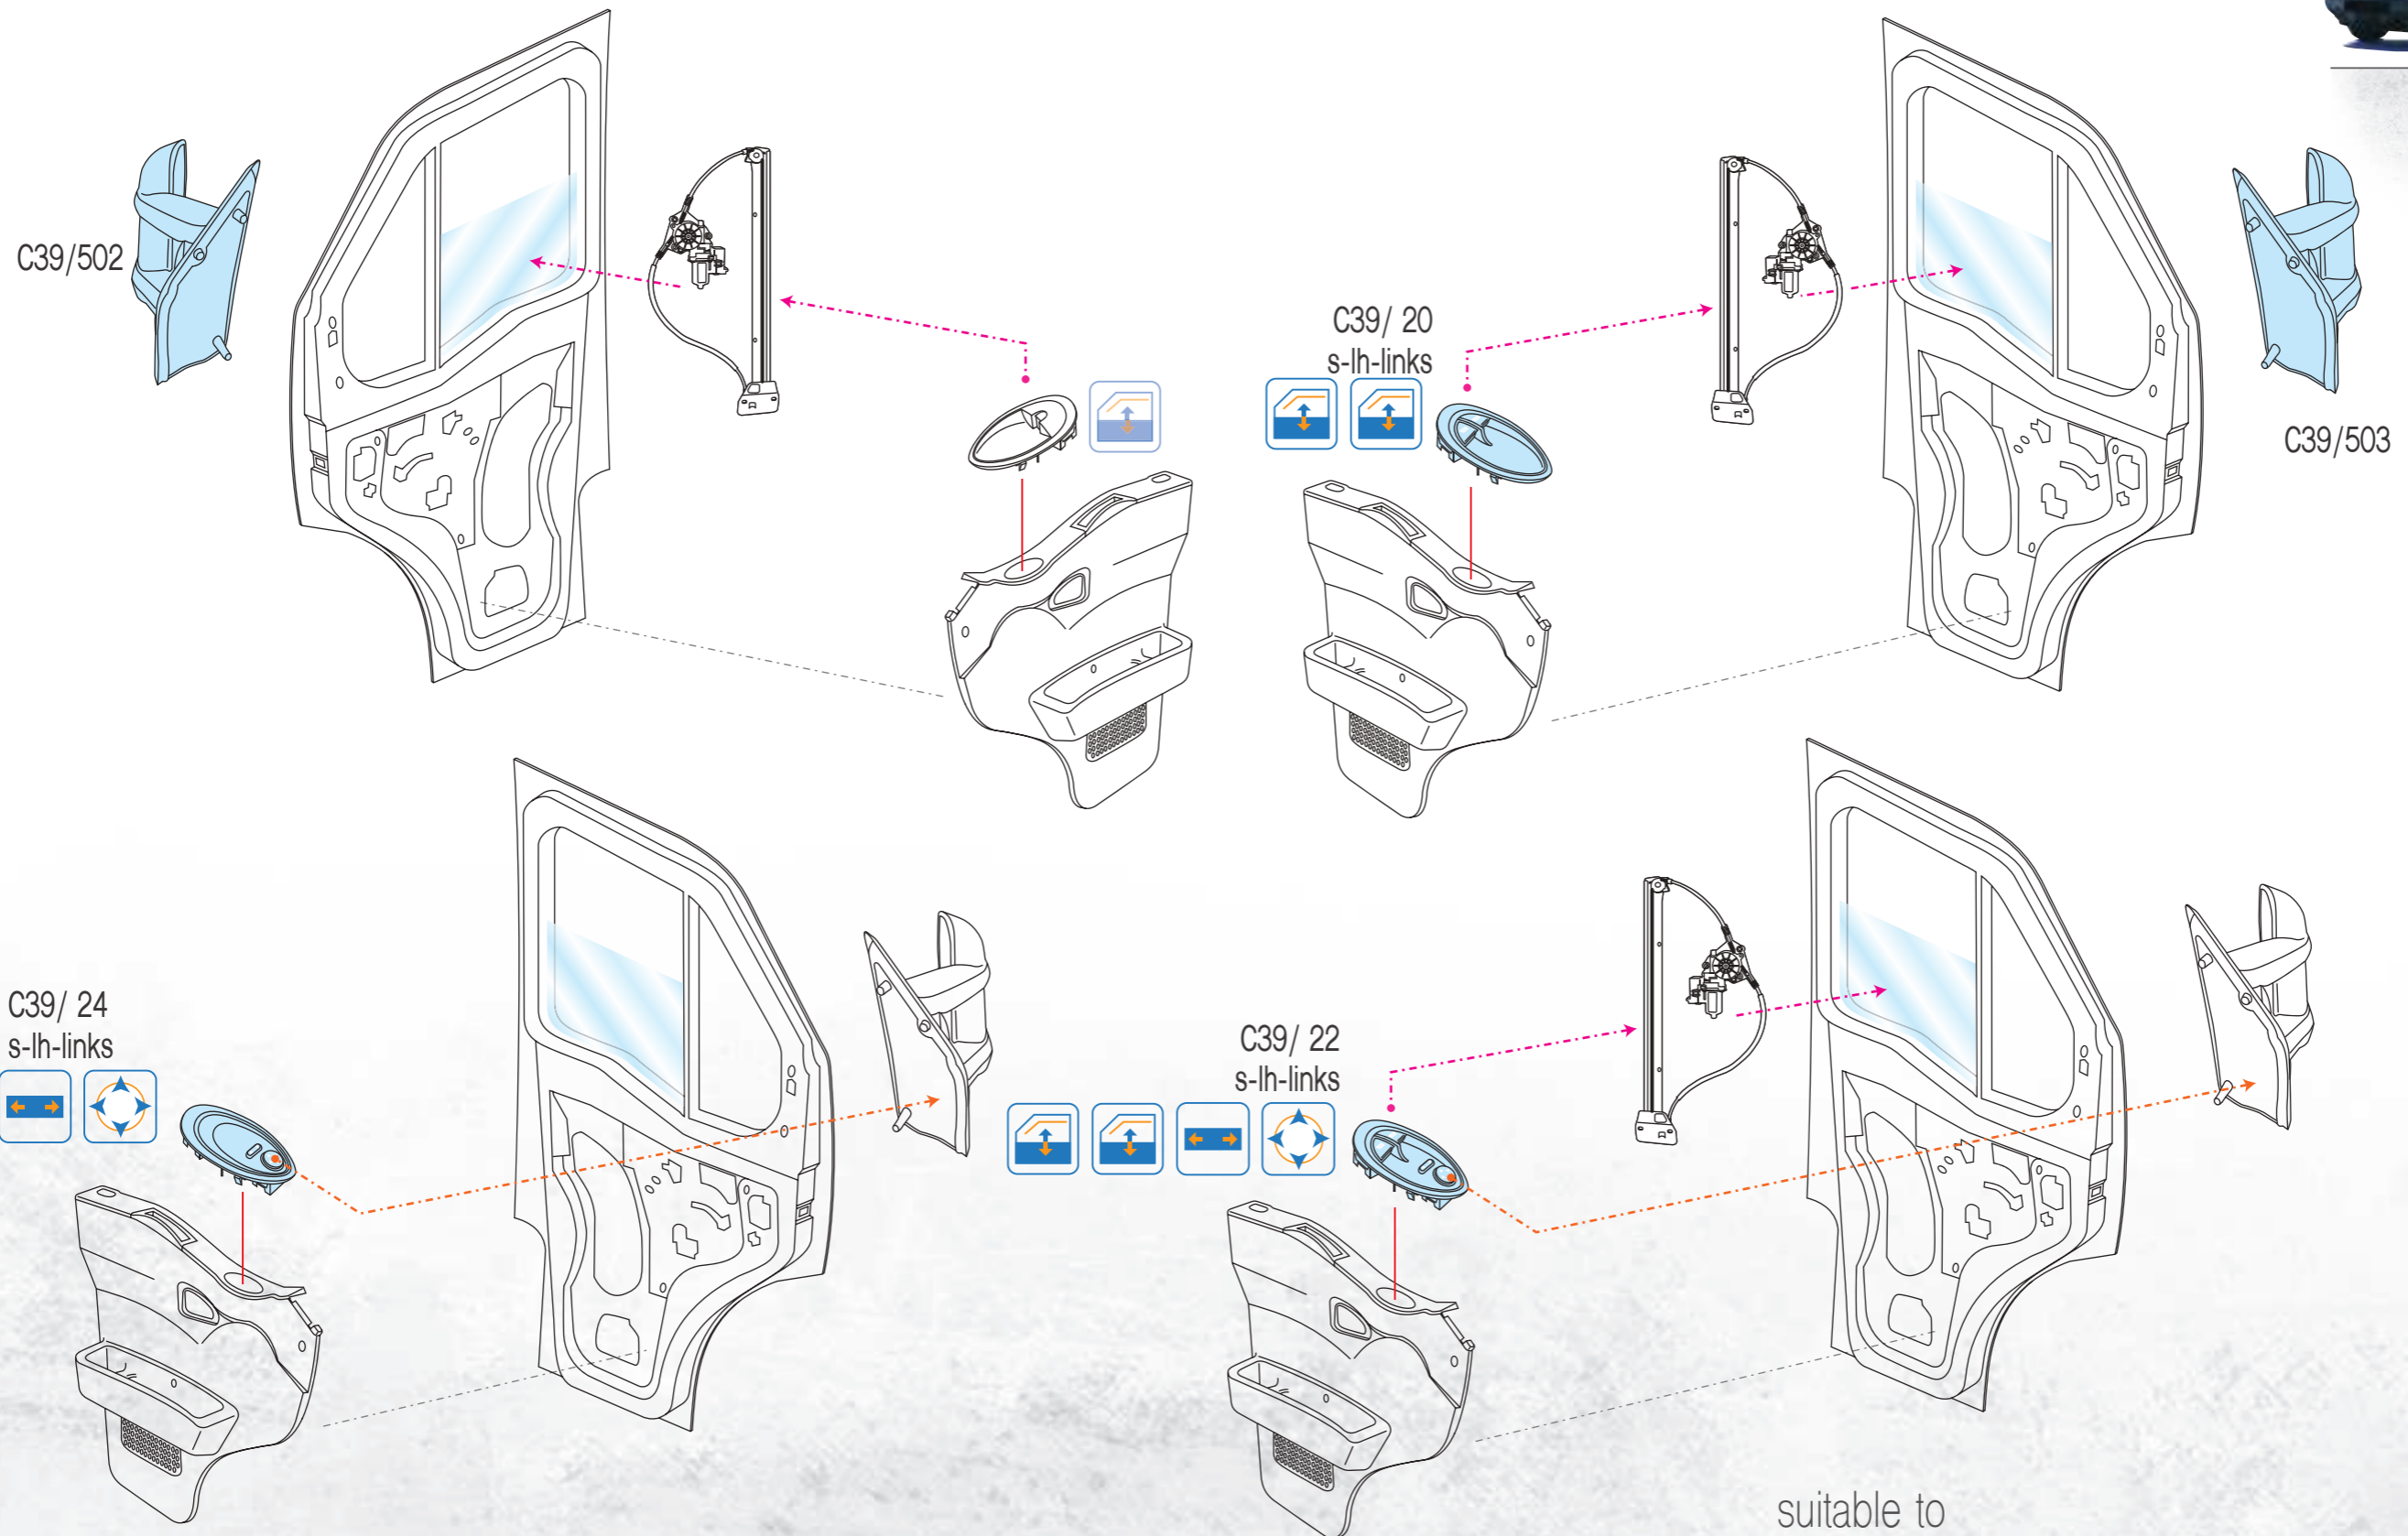

suitable to
IVECO DAILY S-2000