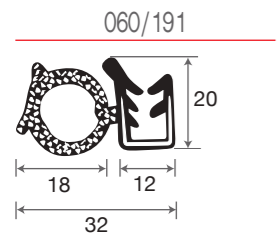

COVIND

unlimited quality