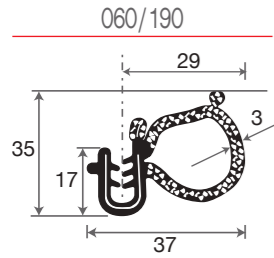

COVIND

unlimited quality