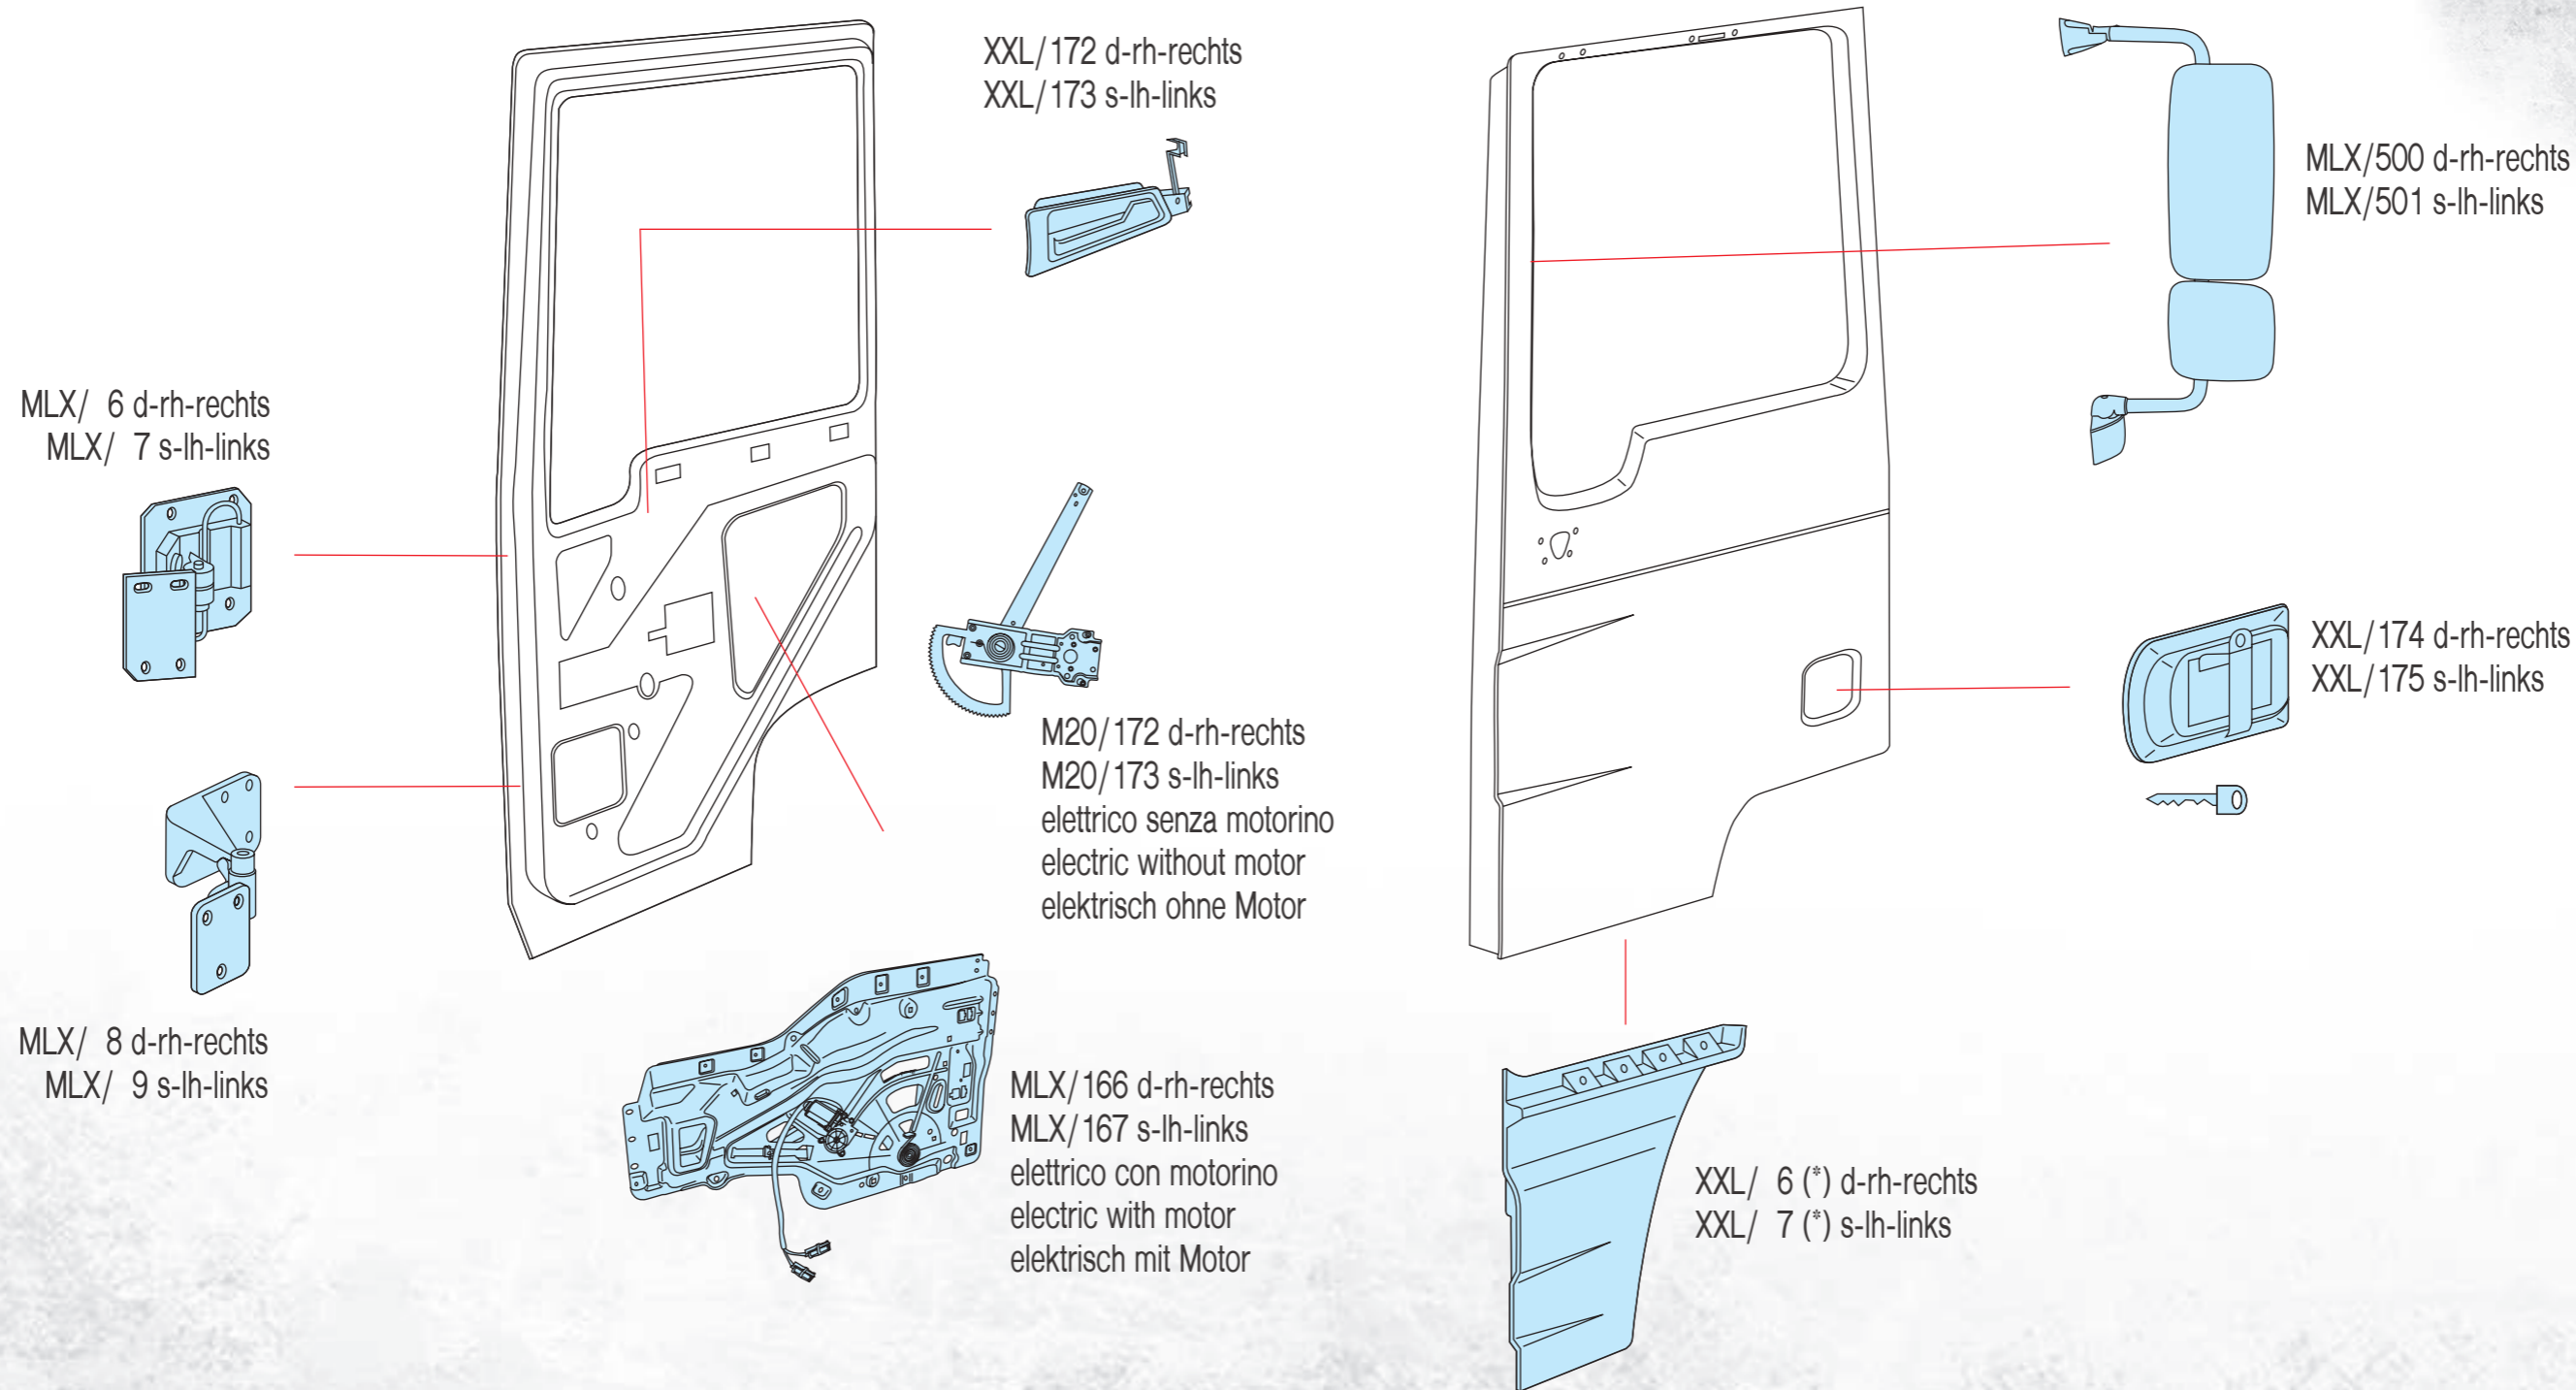

(*) grezzo - unprocessed - roh