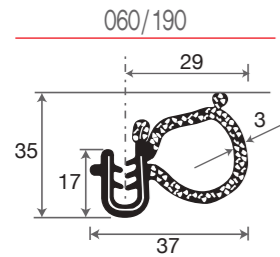

COVIND

unlimited quality