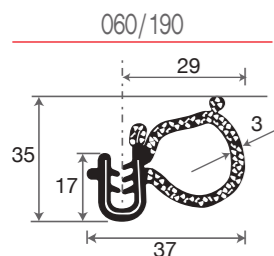

COVIND

unlimited quality